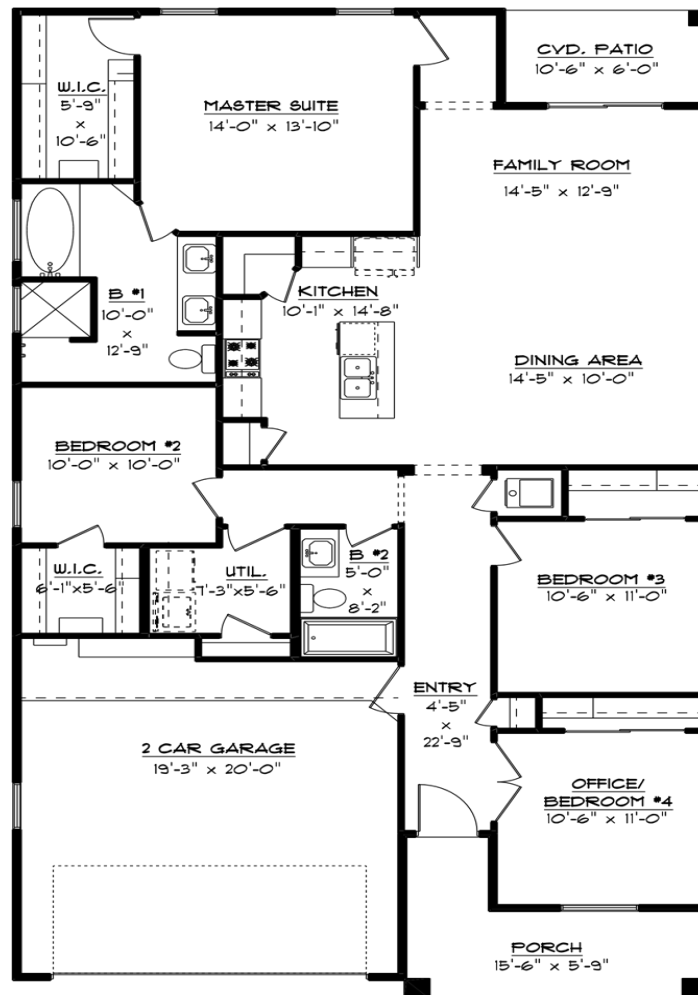

# THE AMPARO

**FLOOR PLAN**  
35'-5" x 62'-0"

1648 Sq. Ft. ~ 4 Bedroom ~ 2 Bath ~ 2 Car Garage