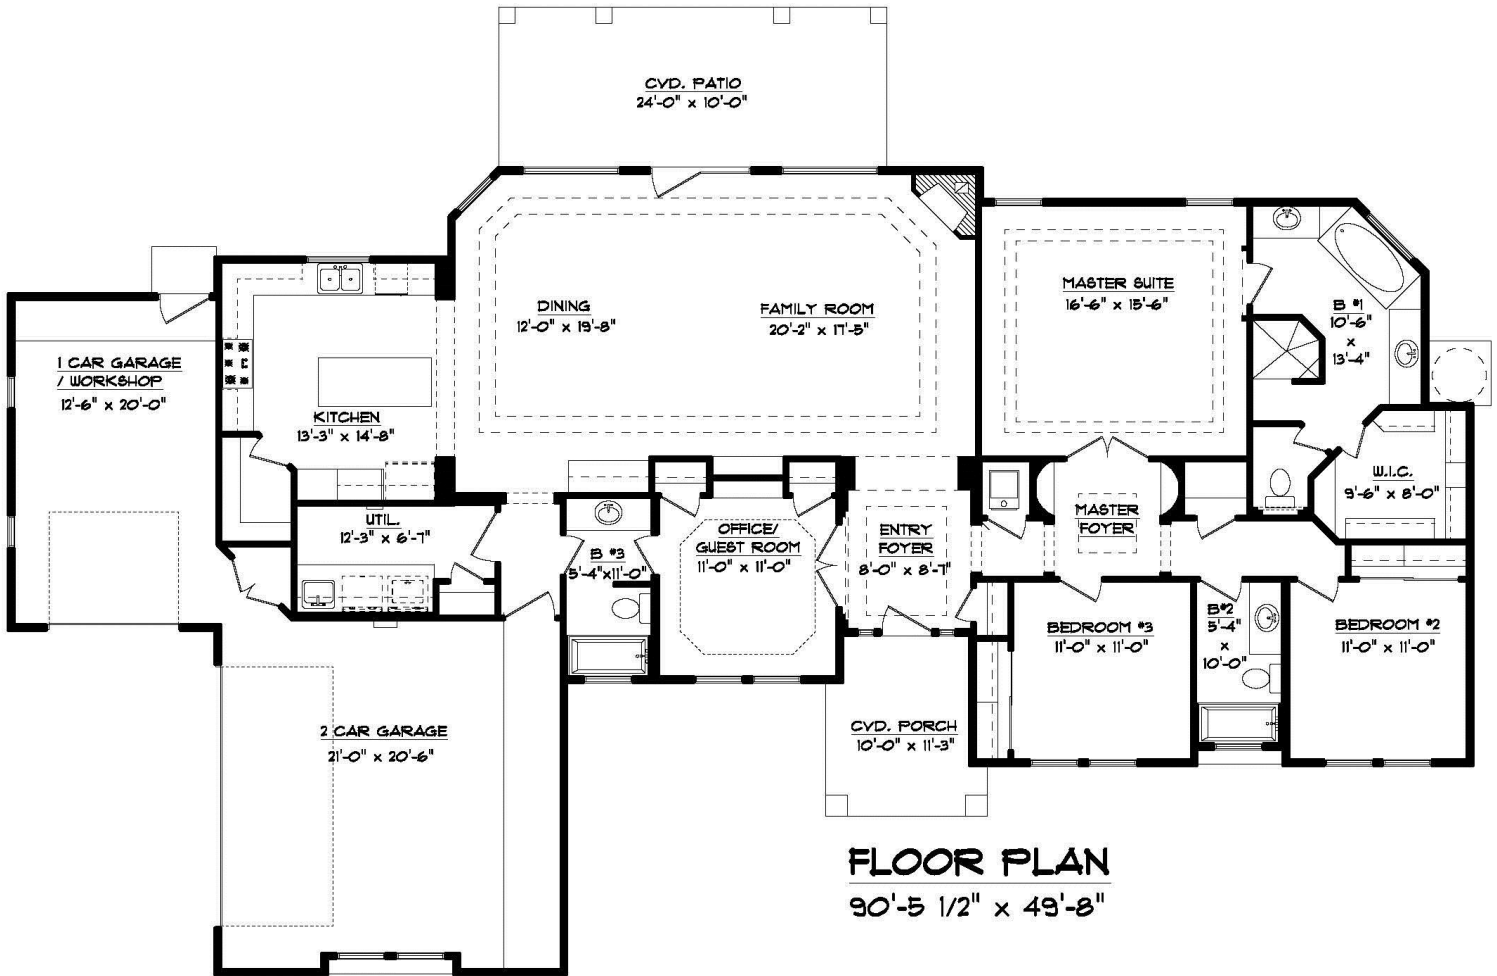

# THE VALLEJO

712 VALLEY PINE DR.

2308 SQFT. – 4 BEDROOMS – 3 BATHROOMS – 3 CAR GARAGE

*Build your dream home...*

•6300 Escondido Dr. El Paso, TX 79912 •PH: (915) 584-8629 •FX: (915) 225-0087  
WINTONHOMES.COM

# THE VALLEJO

712 VALLEY PINE DR.

2308 SQFT. – 4 BEDROOMS – 3 BATHROOMS – 3 CAR GARAGE

\*Floor Plan, Amenities, Price and Availability are subject to change without notice\*

•6300 Escondido Dr. El Paso, TX 79912 •PH: (915) 584-8629 •FX: (915) 225-0087  
WINTONHOMES.COM