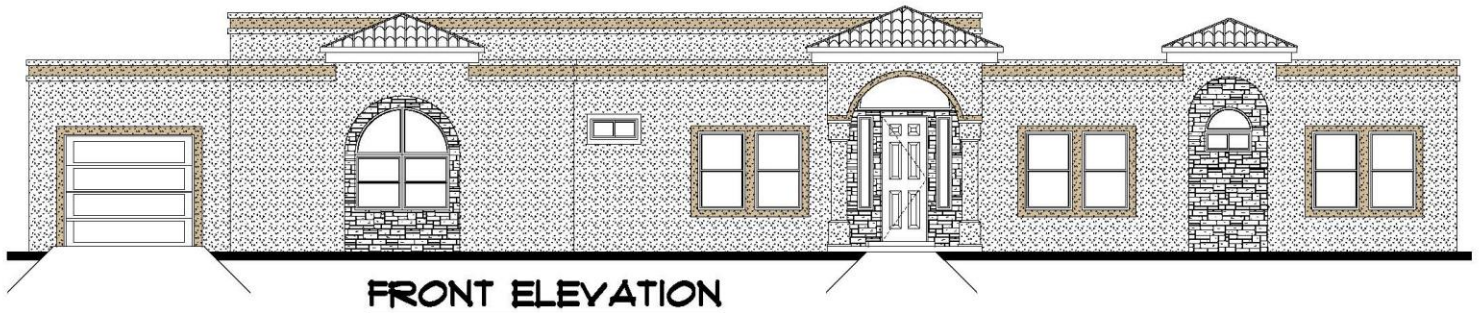

# THE VALLEJO

712 VALLEY PINE DR.

2308 SQFT. – 4 BEDROOMS – 3 BATHROOMS – 3 CAR GARAGE

*Build your dream home...*

•6300 Escondido Dr. El Paso, TX 79912 •PH: (915) 584-8629 •FX: (915) 225-0087  
WINTONHOMES.COM

# THE VALLEJO

712 VALLEY PINE DR.

2308 SQFT. – 4 BEDROOMS – 3 BATHROOMS – 3 CAR GARAGE

\*Floor Plan, Amenities, Price and Availability are subject to change without notice\*

•6300 Escondido Dr. El Paso, TX 79912 •PH: (915) 584-8629 •FX: (915) 225-0087  
WINTONHOMES.COM