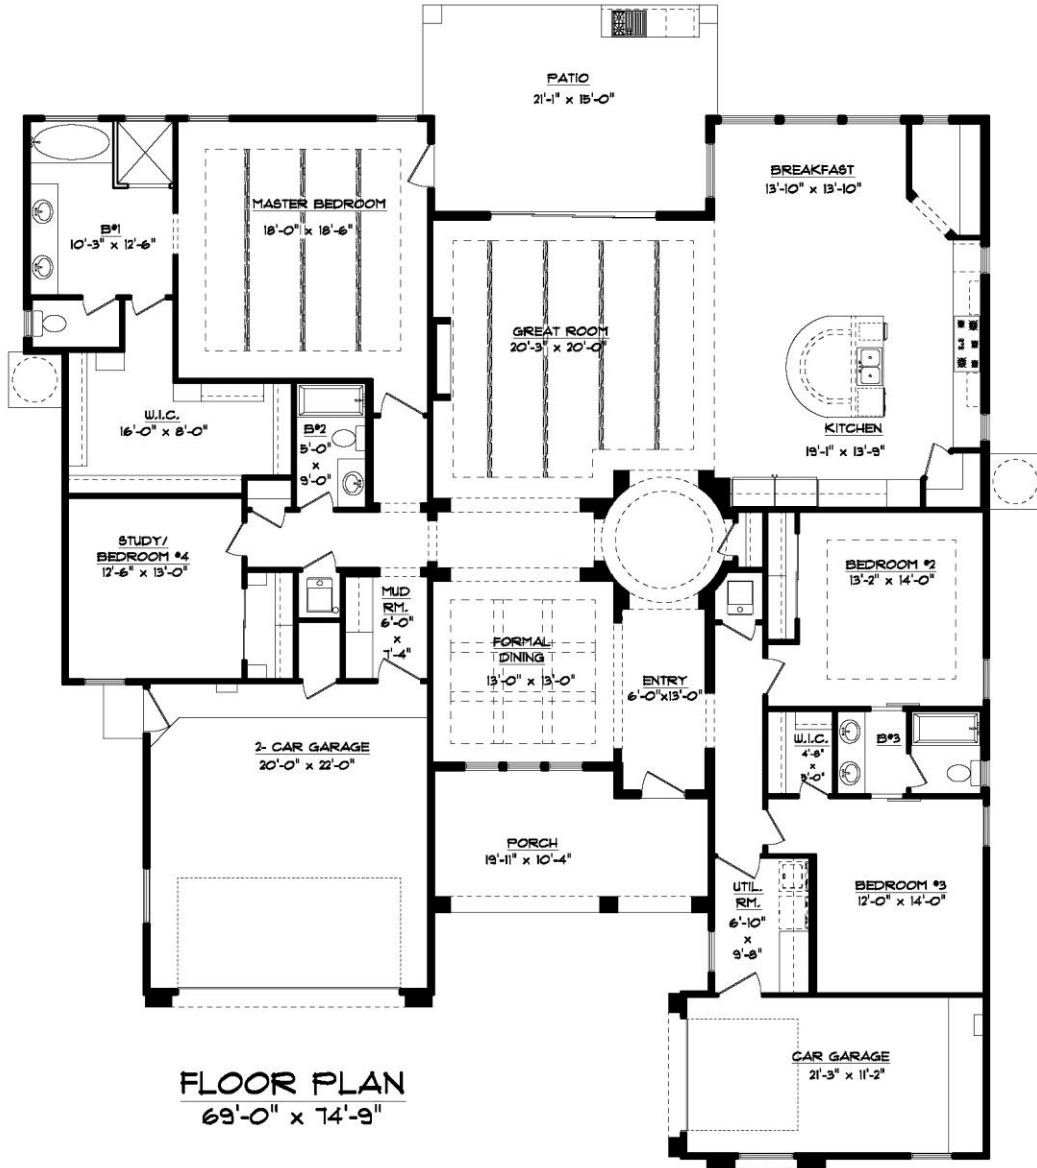

# THE TUSCAN

6532 CONTESSA RIDGE DR.

3219 SQFT. – 4 BEDROOMS – 3 BATHROOMS – 3 CAR GARAGE

*Build your dream home...*

•6300 Escondido Dr. El Paso, TX 79912 •PH: (915) 584-8629 •FX: (915) 225-0087  
WINTONHOMES.COM

# THE TUSCAN

6532 CONTESSA RIDGE DR.

3219 SQFT. – 4 BEDROOMS – 3 BATHROOMS – 3 CAR GARAGE

FLOOR PLAN  
69'-0" x 74'-9"

\*Floor Plan, Amenities, Price and Availability are subject to change without notice\*