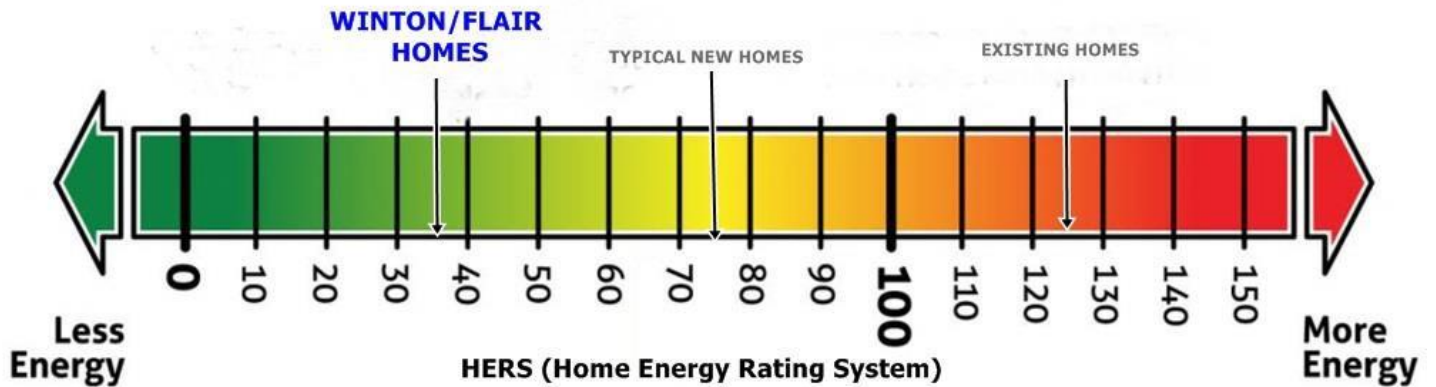

Energy Star Certified EFFICIENCY, COMFORT AND HEALTH

ALL ACCENT HOMES ARE DESIGNED AND BUILT WITH HIGH LEVELS OF ENERGY EFFICIENCY TO MEET AND EXCEED ENERGY STAR PROGRAM STANDARDS.

We not only build your dream home...
we build a cost-effective, healthy home
suited for any climate and the comfort
for you and your loved ones...

Jack Winton

*WE GUARRANTY HEATING & COOLING PERFORMANCE OF EACH HOME