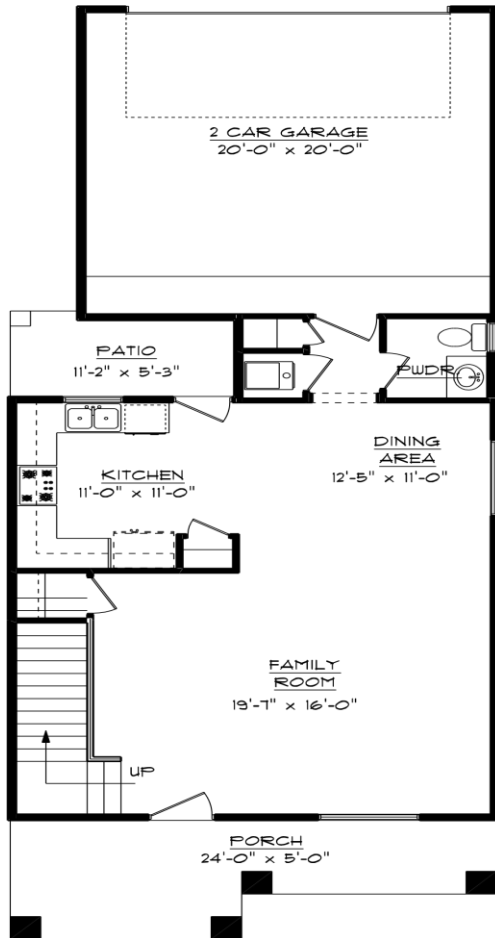

The Sonoma

6577 Hoop St.

FRONT ELEVATION

1,803 Sq. Ft~3 Bedroom~2.5 Bathroom~2 Car Garage