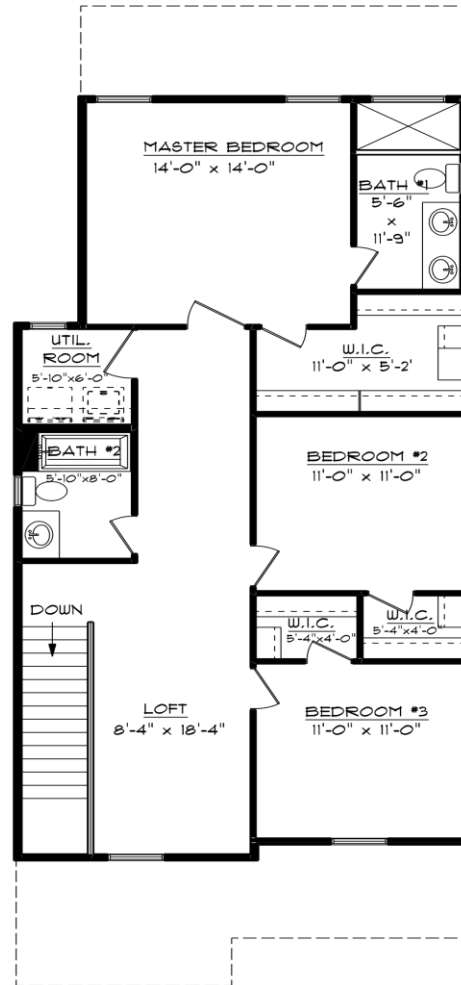

The Sonoma

6577 Hoop St.

FRONT ELEVATION

1,803 Sq. Ft~3 Bedroom~2.5 Bathroom~2 Car Garage