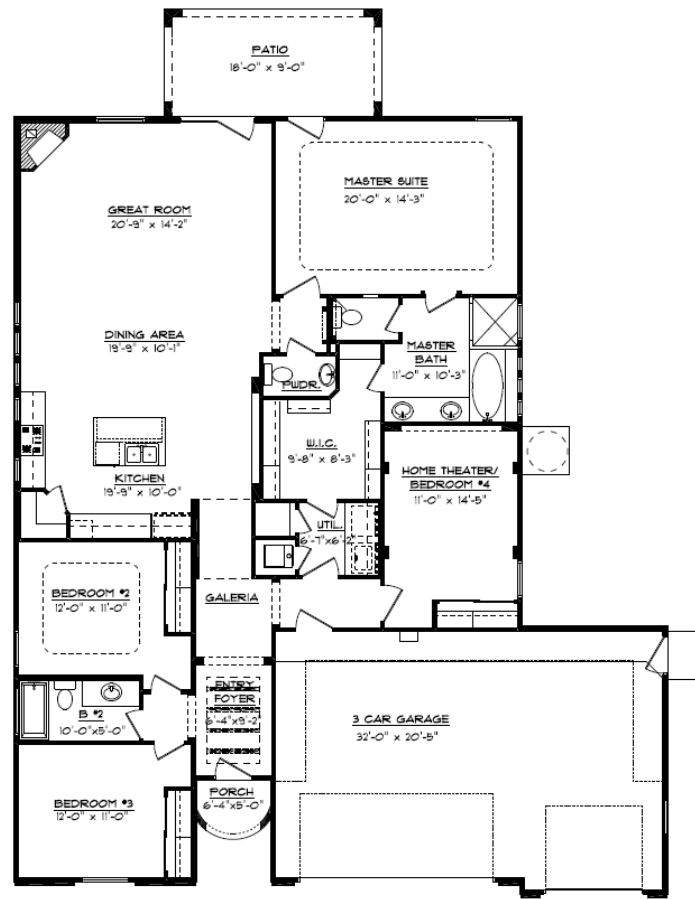

The Cottonwood

4547 Miramar Arc

FLOOR PLAN
53'-9 1/2" x 64'-2"

2,181 Sq. Ft.-4 Bedroom-2.5 bathroom-3 Car Garage