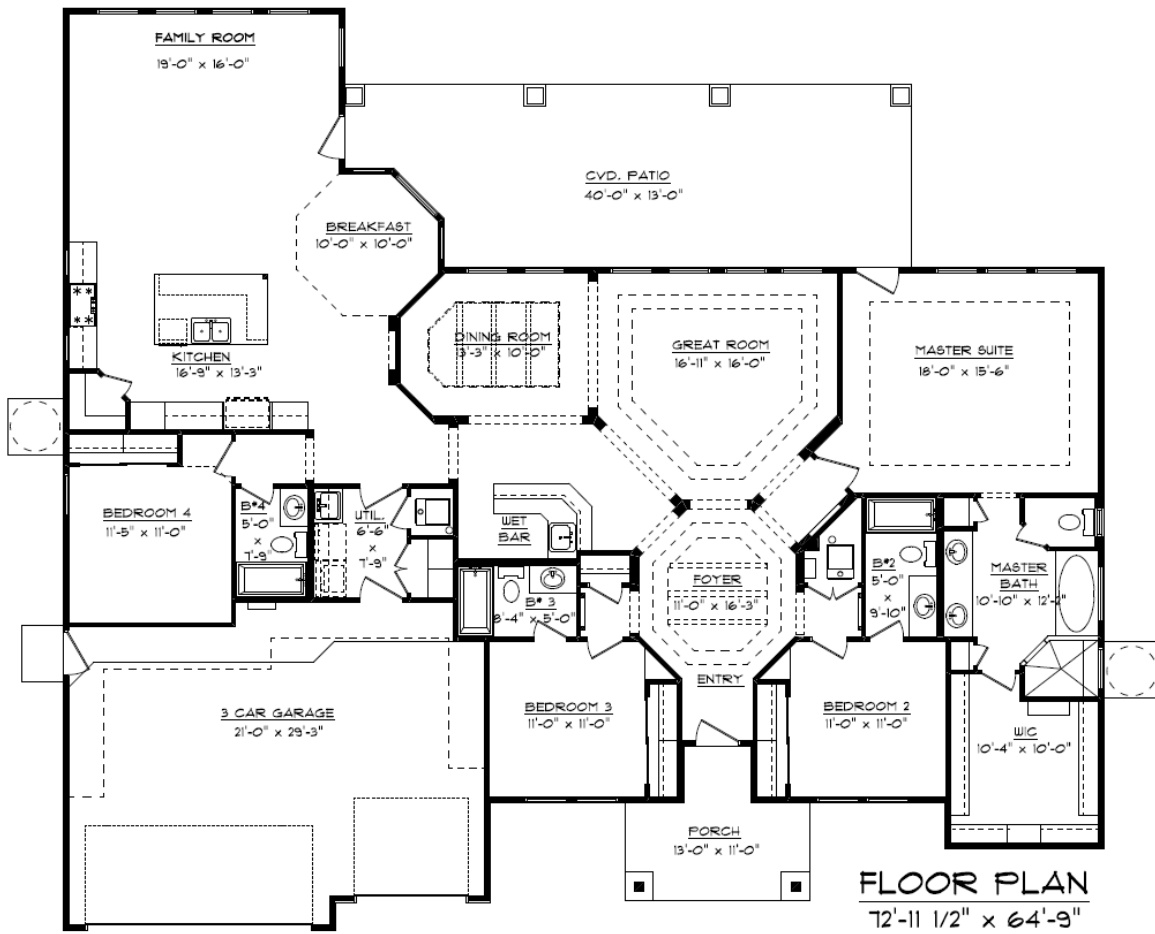

THE BARCELONA

1060 Speranza

FRONT ELEVATION

2,793 Sq Ft – 4 Bedroom – 4 Bathroom – 3 Car Garage