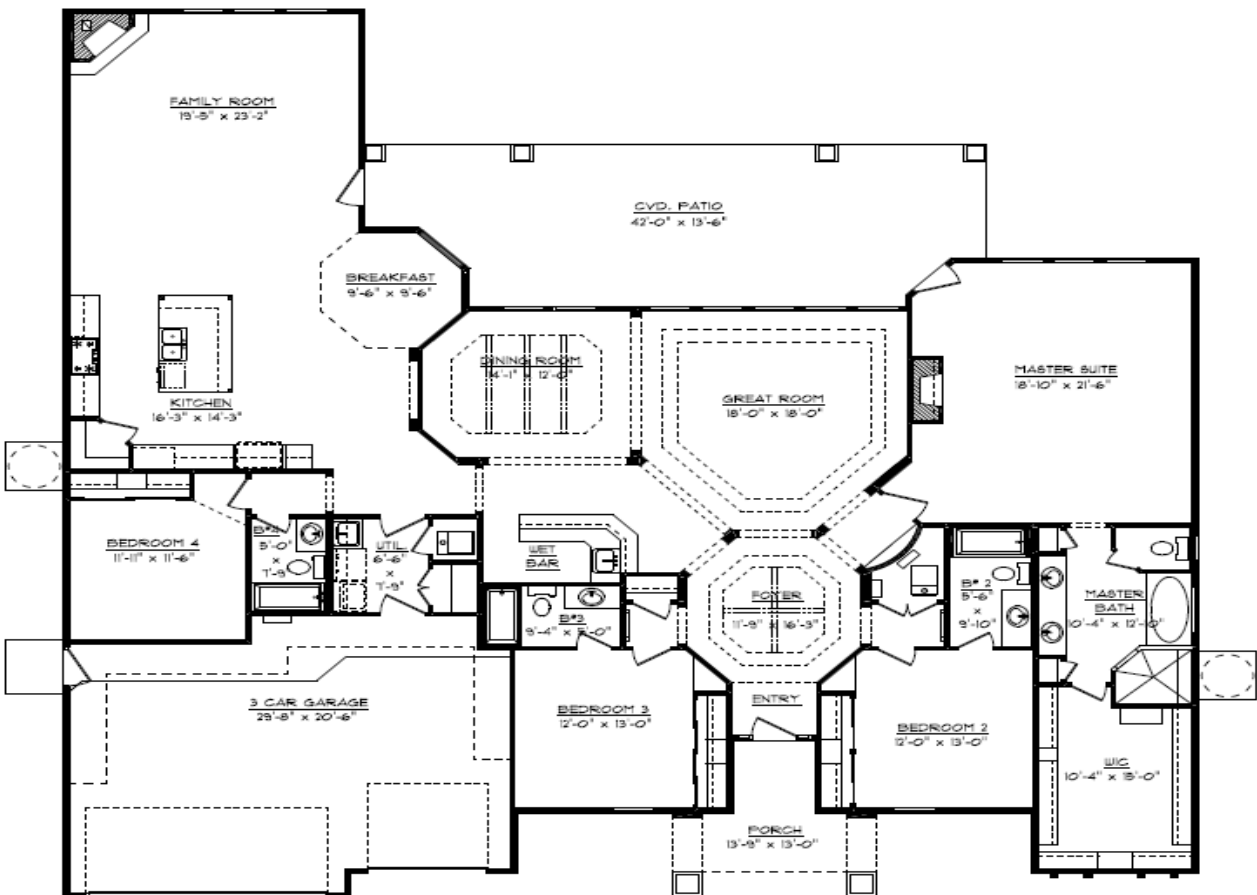

The Tuscany Barcelona

2635 Mesilla Acres

FRONT ELEVATION

3,388 Sq. Ft. ~ 4 Bedroom ~ 4 Bathroom ~ 3 Car Garage