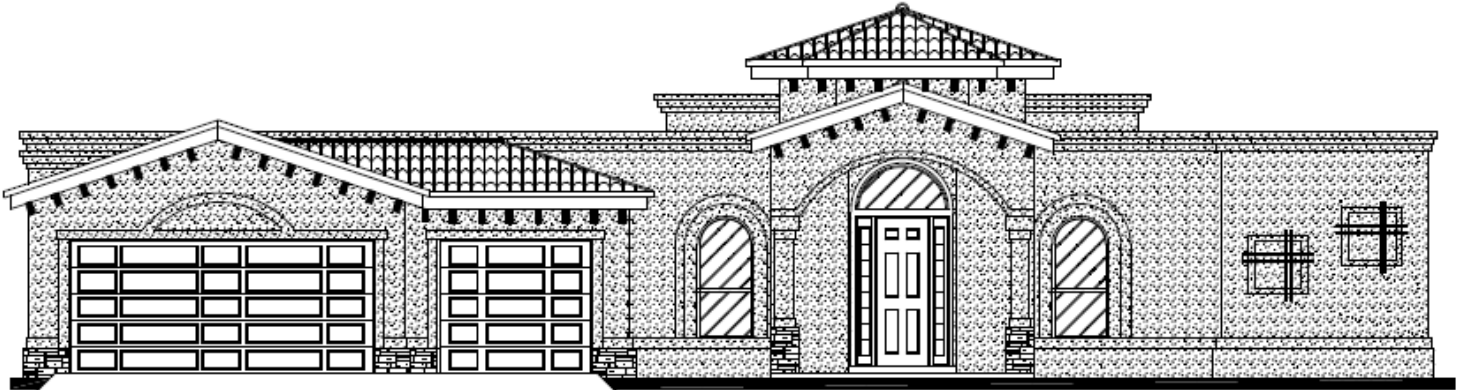

The Tuscany Barcelona

2635 Mesilla Acres

FRONT ELEVATION

3,388 Sq. Ft. ~ 4 Bedroom ~ 4 Bathroom ~ 3 Car Garage