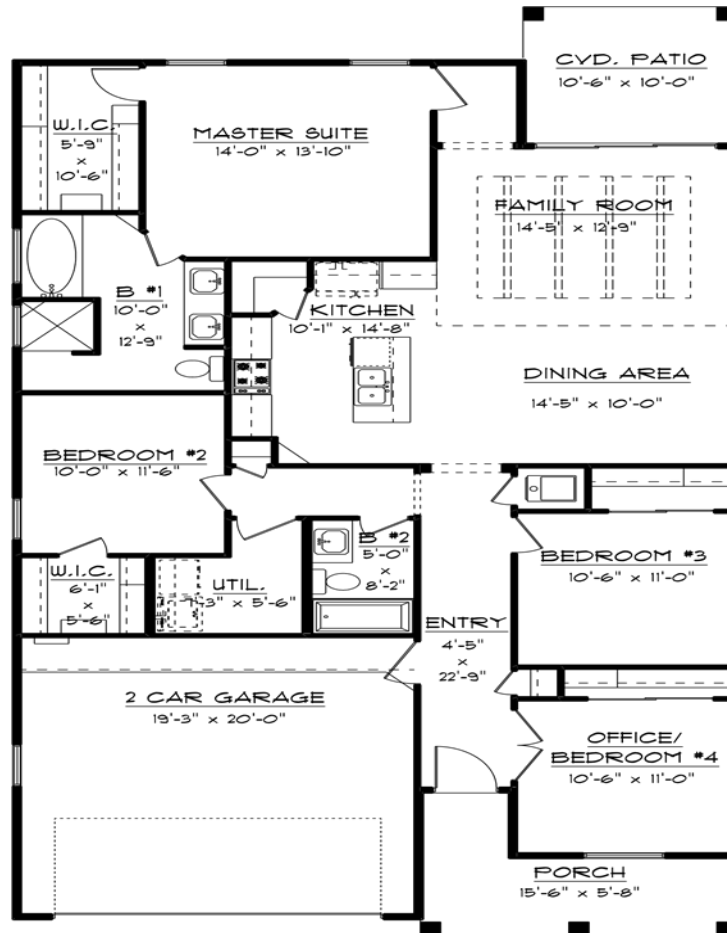

The Rose

13534 Halifax St.

FLOOR PLAN
35'-5" x 62'-0"

1,662 Sq. Ft. – 4 Bedroom – 2 Bath – 2 Car Garage