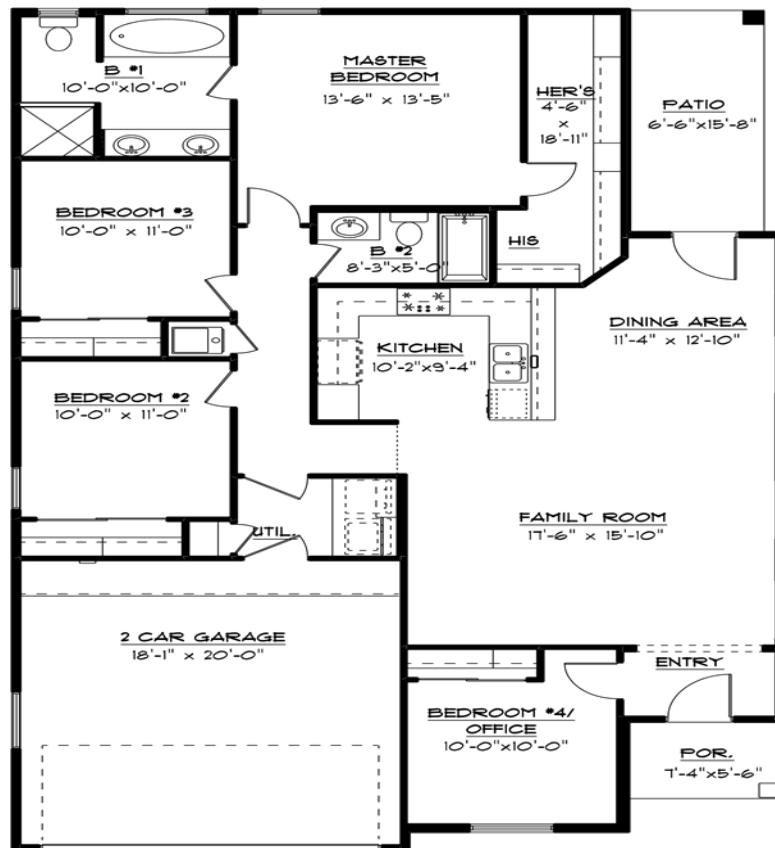

# The Norma

902 Holly Park Ave.

1,597 Sq. Ft. – 4 Bedroom – 2 Bath – 2 Car Garage