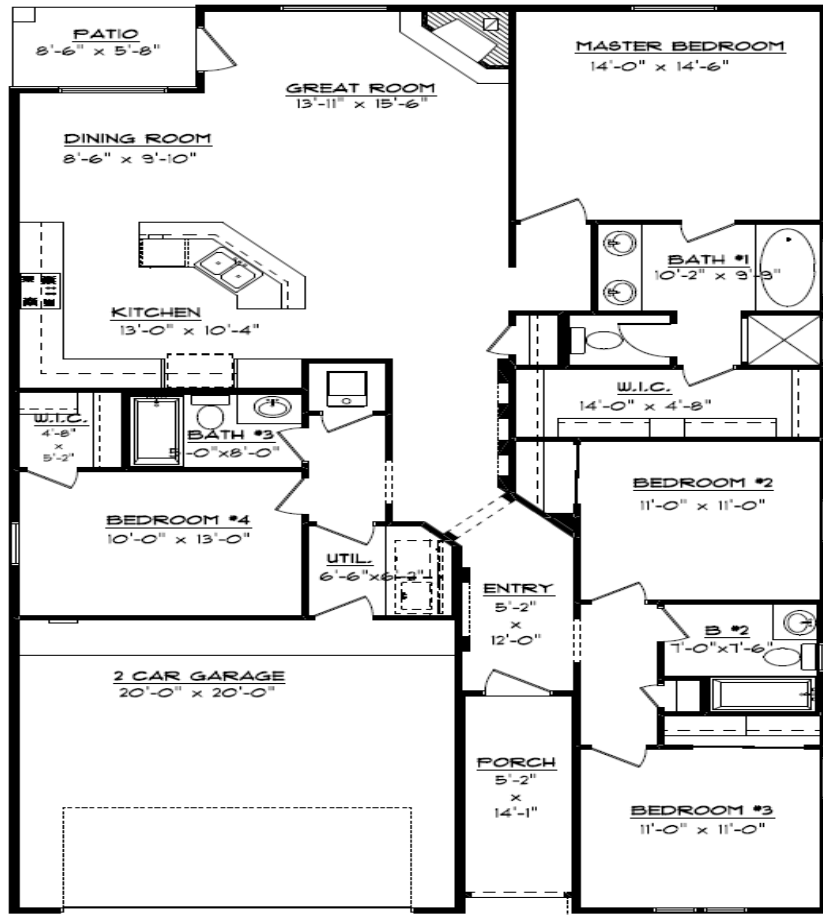

El Paraiso "C"

6524 Tama St.

FLOOR PLAN
37'-4" x 62'-10"

1,825 Sq. Ft.~ 4 Bedroom~ 3 Bathroom~ 2 Car Garage