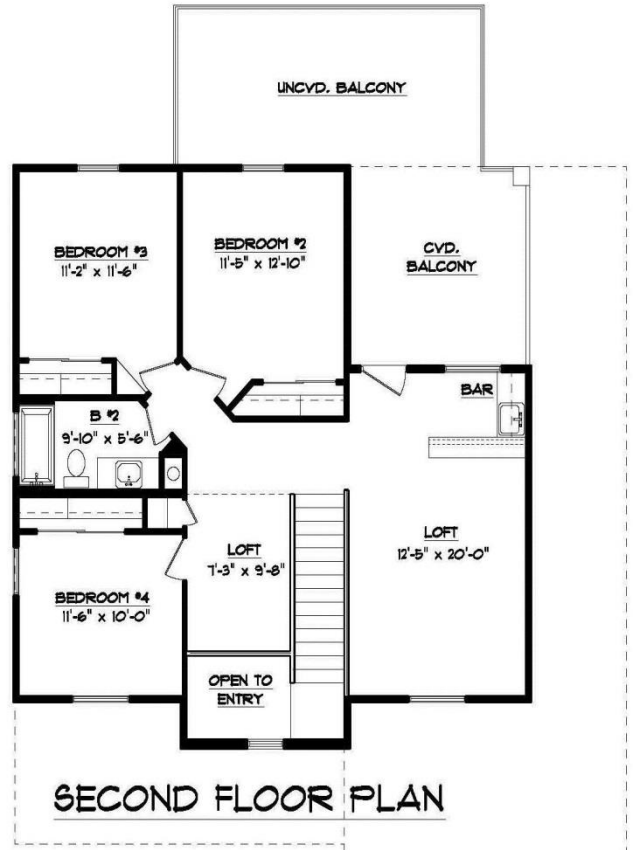

# THE BROOKLYN MOD

1251 Hidden Desert

**FIRST FLOOR PLAN**  
43'-0" x 53'-8 1/2"

**SECOND FLOOR PLAN**

2,525 – 4 Bedrooms – 2.5 Bathrooms – 2 Car Garage