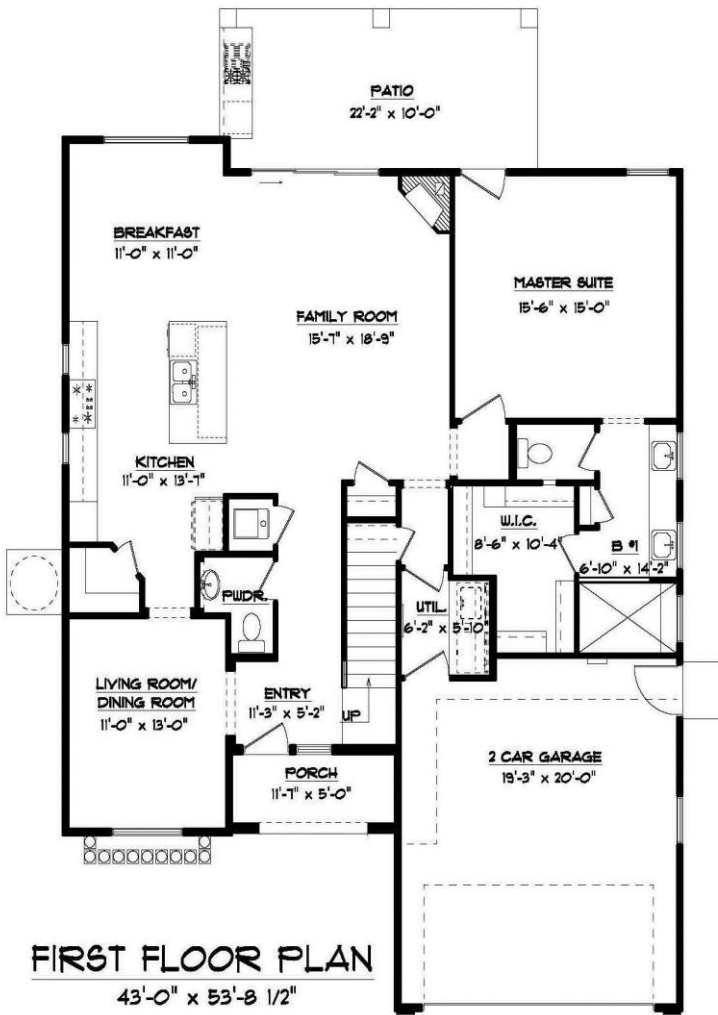

# THE BROOKLYN MOD

1251 Hidden Desert

**FIRST FLOOR PLAN**  
43'-0" x 53'-8 1/2"

**SECOND FLOOR PLAN**

2,525 – 4 Bedrooms – 2.5 Bathrooms – 2 Car Garage