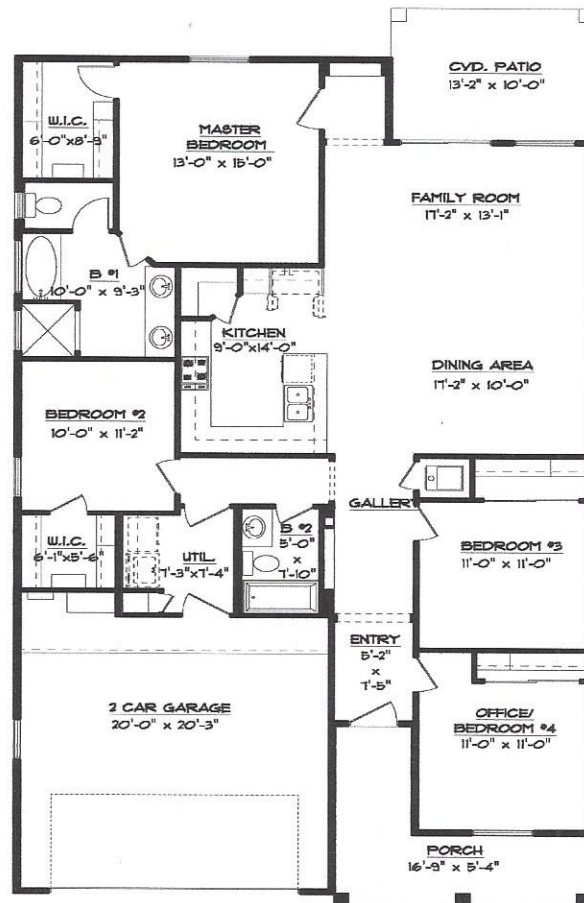

LA FRANCIA "M"

6413 Tama St.

1,720 Sq. Ft. – 4 Bedrooms – 2 Bathrooms – 2 Car Garage

Floor Plan, Amenities, Price and Availability are subject to change without notice