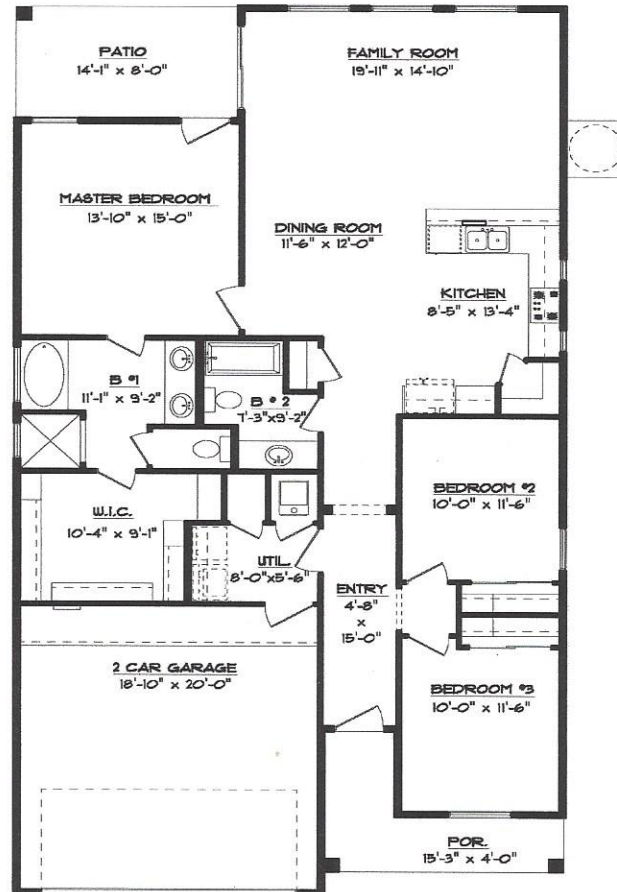

THE YUCATAN

14338 Loma Esmeralda

1,578 Sq. Ft. – 3 Bedrooms – 2 Bathrooms – 2 Car Garage