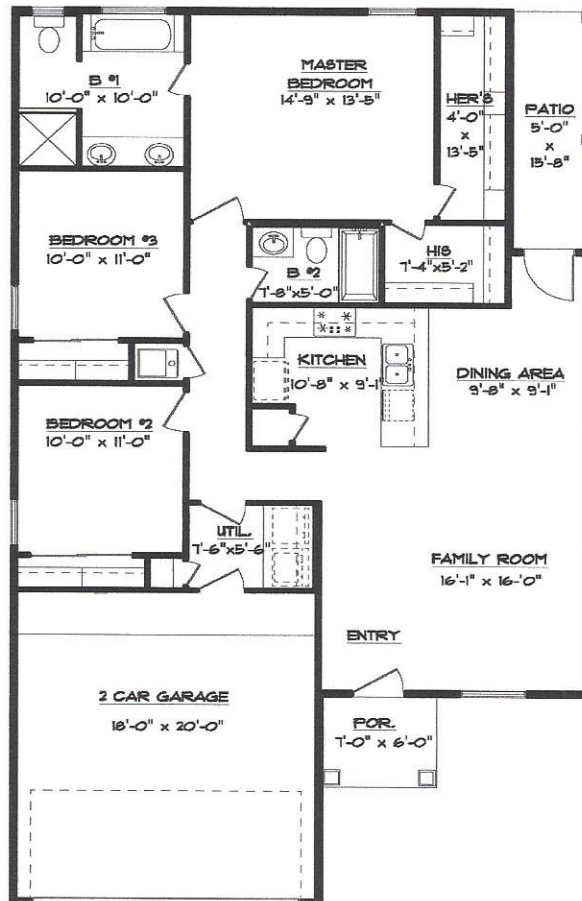

The Aguilar

1157 Yucatan Pl.

FLOOR PLAN

35'-0" x 58'-6 1/2"

1,390 Sq. Ft. ~ 3 bedrooms ~ 2 Bathrooms ~ 2 Car Garage

Floor Plan, Amenities, Price and Availability are subject to change without notice