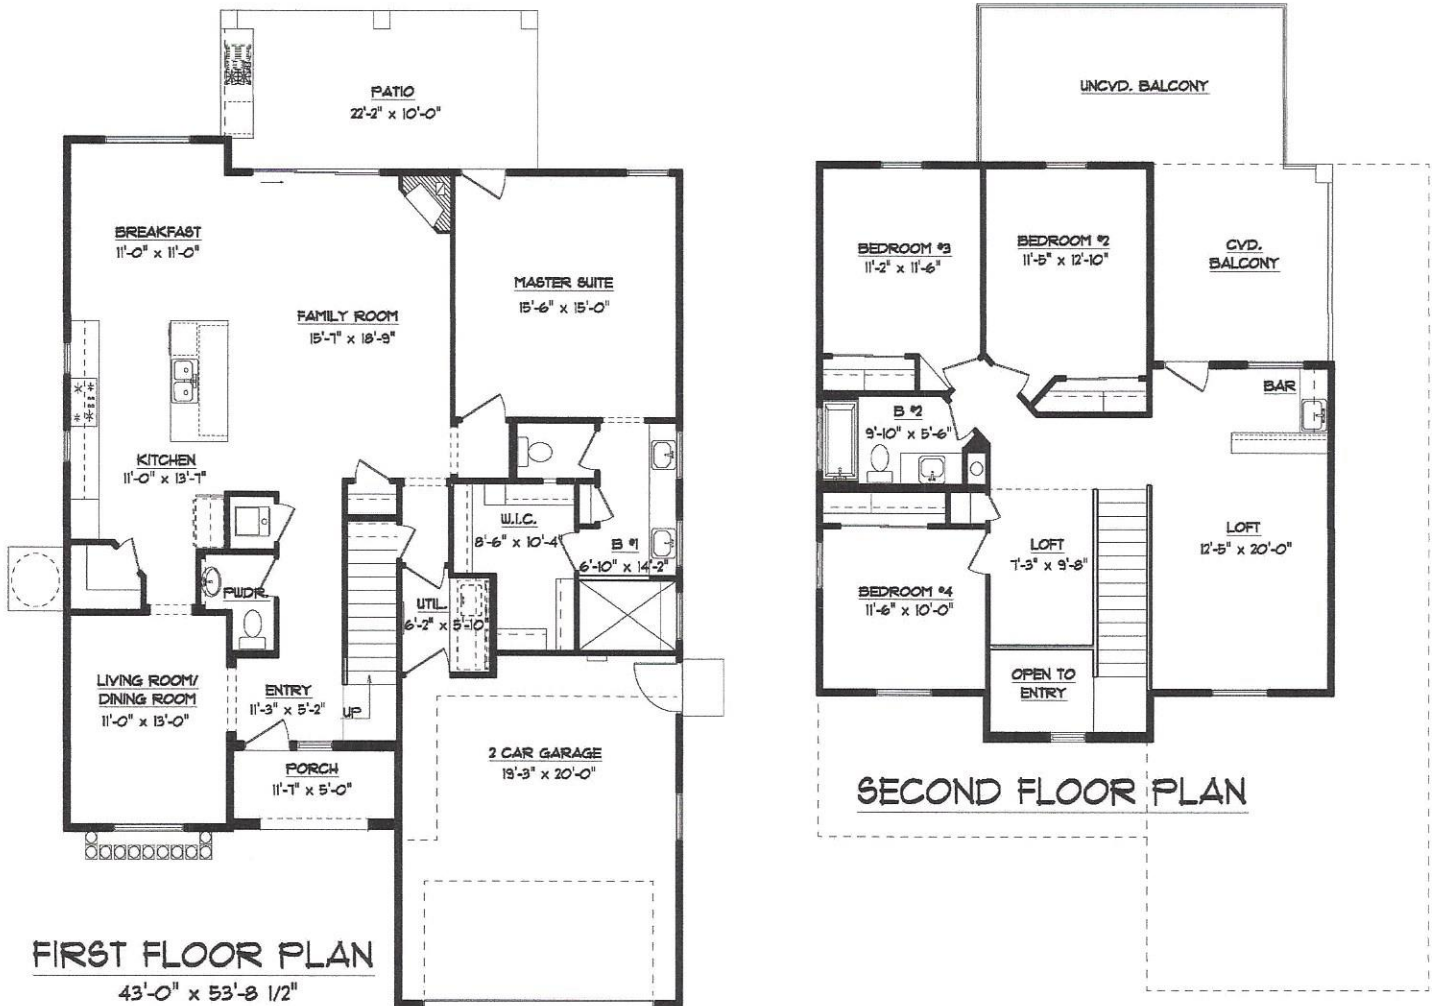

THE BROOKLYN MOD

6180 Tranquil Desert Dr.

2,525 – 4 Bedrooms – 2.5 Bathrooms – 2 Car Garage

Floor Plan, Amenities, Price and Availability are subject to change without notice