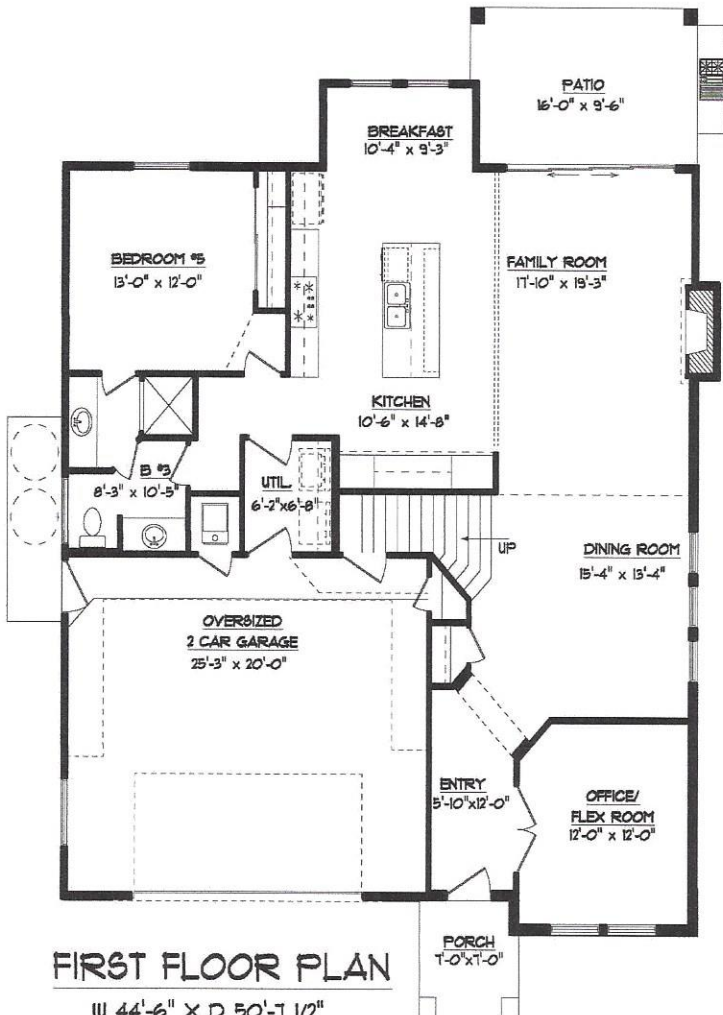

# THE VIOLET

6079 Desert Whisper Dr.

**2,788 Sq. Ft. – 5 Bedrooms – 3.5 Bathrooms – 2 Car Garage**

Floor Plan, Amenities, Price and Availability are subject to change without notice