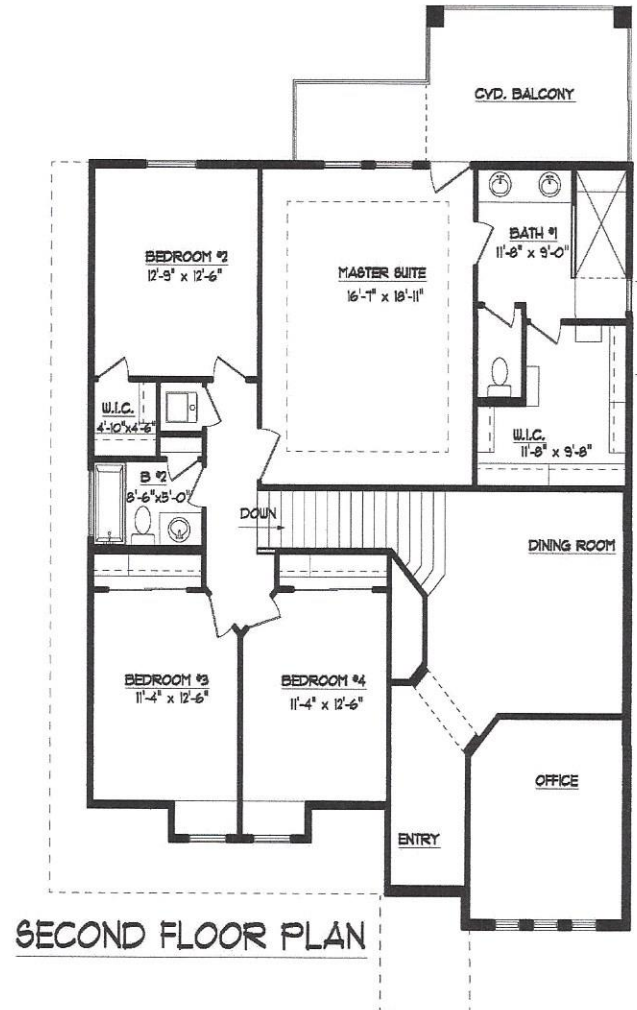

# THE VIOLET

6079 Desert Whisper Dr.

**2,788 Sq. Ft. – 5 Bedrooms – 3.5 Bathrooms – 2 Car Garage**

Floor Plan, Amenities, Price and Availability are subject to change without notice