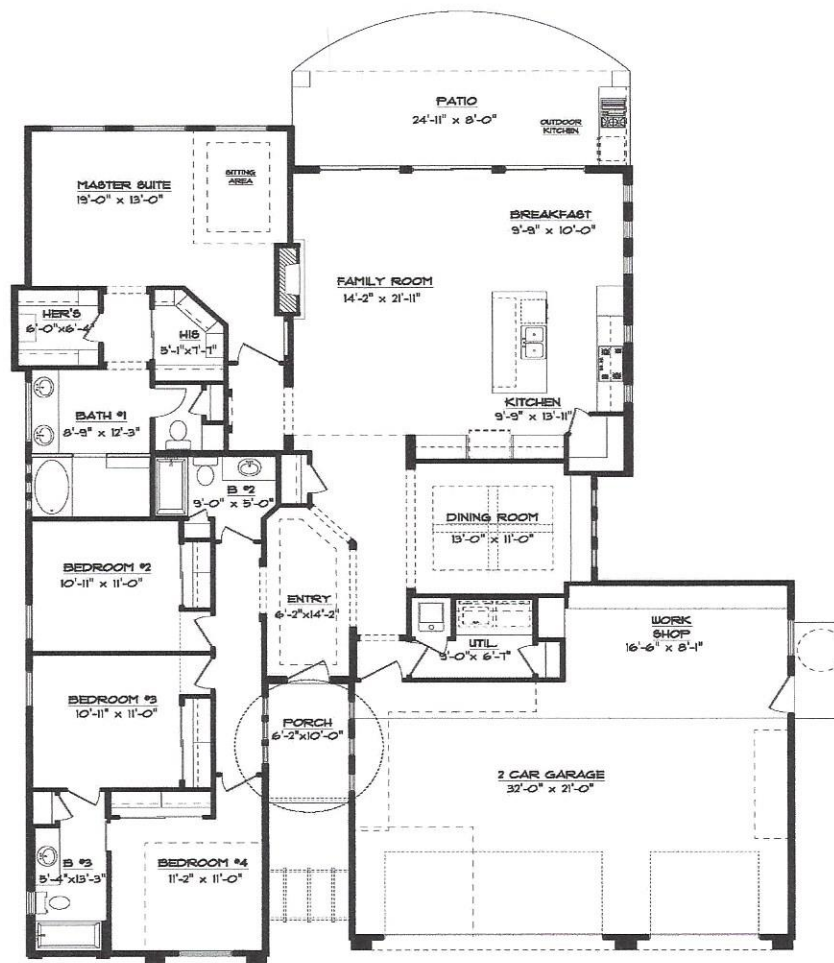

# THE PARADISE JR.

4544 Miramar Arc

**FLOOR PLAN**  
51'-4 1/2" x 69'-0"

**2,337 Sq. Ft. – 4 Bedrooms – 3 Bathrooms – 3 Car Garage**

Floor Plan, Amenities, Price and Availability are subject to change without notice