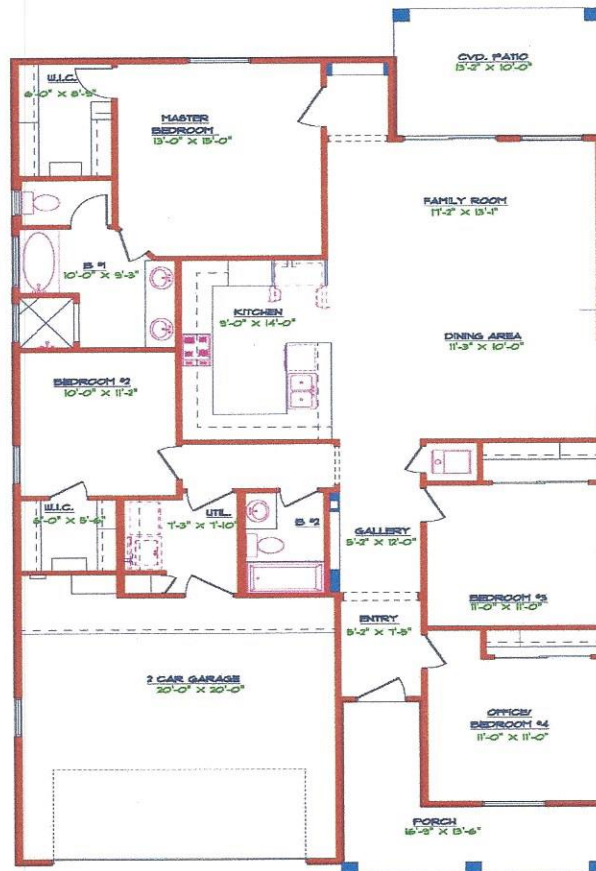

LA FRANCIA M

812 Bronze Hill Ave.

FLOOR PLAN
W 34'-7" X D 62'-5"

1,720 Sq. Ft. – 4 Bedrooms – 2 Bathrooms – 2 Car Garage

Floor Plan, Amenities, Price and Availability are subject to change without notice