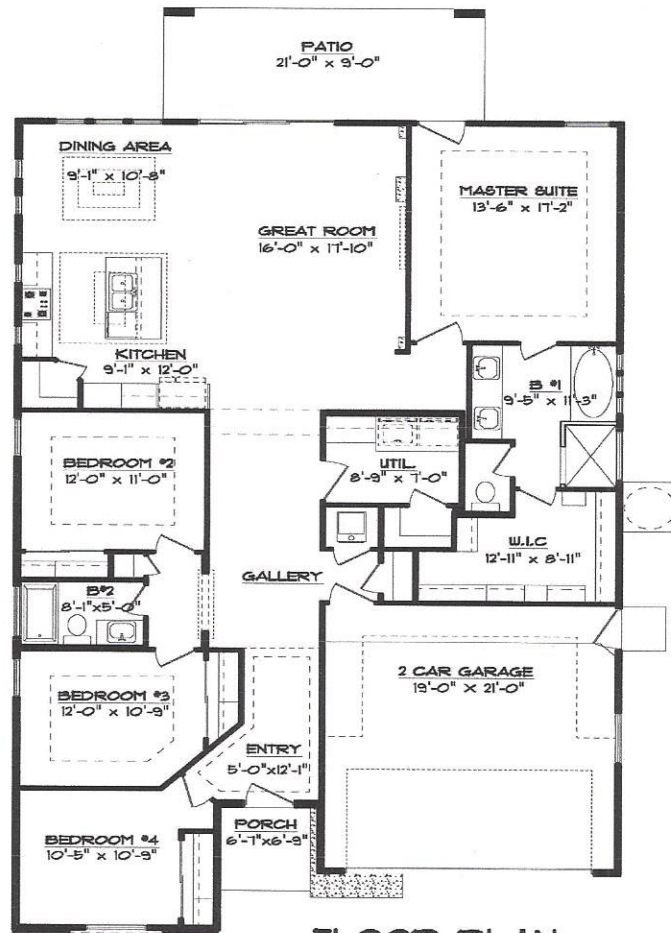

# THE LUANN C

1672 Hermit Thrush Pl.

**FLOOR PLAN**  
39'-6" x 64'-5"

2,000 Sq. Ft. – 4 Bedrooms – 2 Bathrooms – 2 Car Garage

Floor Plan, Amenities, Price and Availability are subject to change without notice