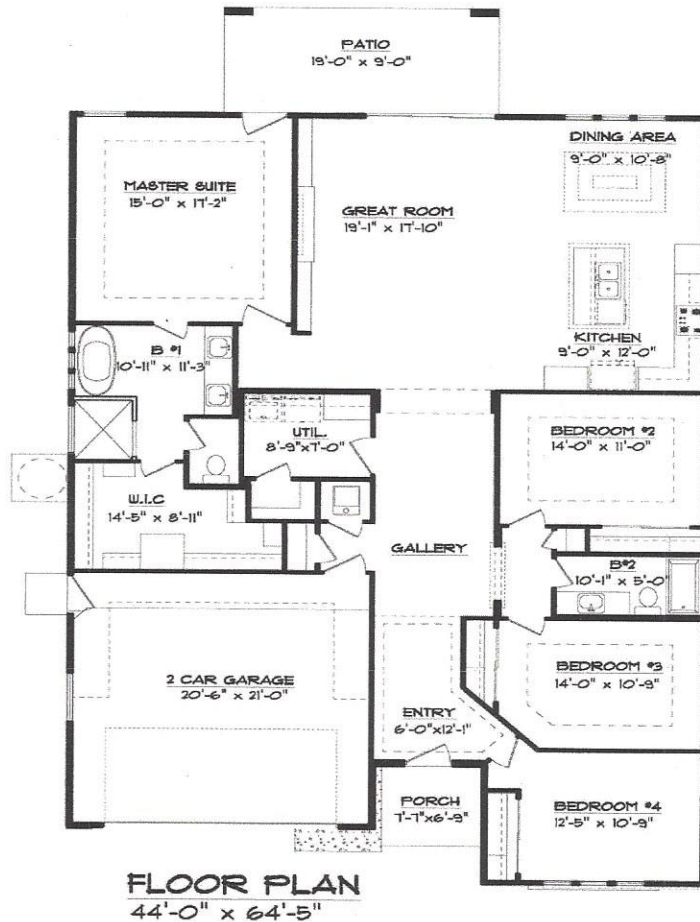

# THE LUANN C MOD

1256 Desert Night

2,242 Sq. Ft. – 4 Bedrooms ~ 2 Bathrooms – 2 Car Garage