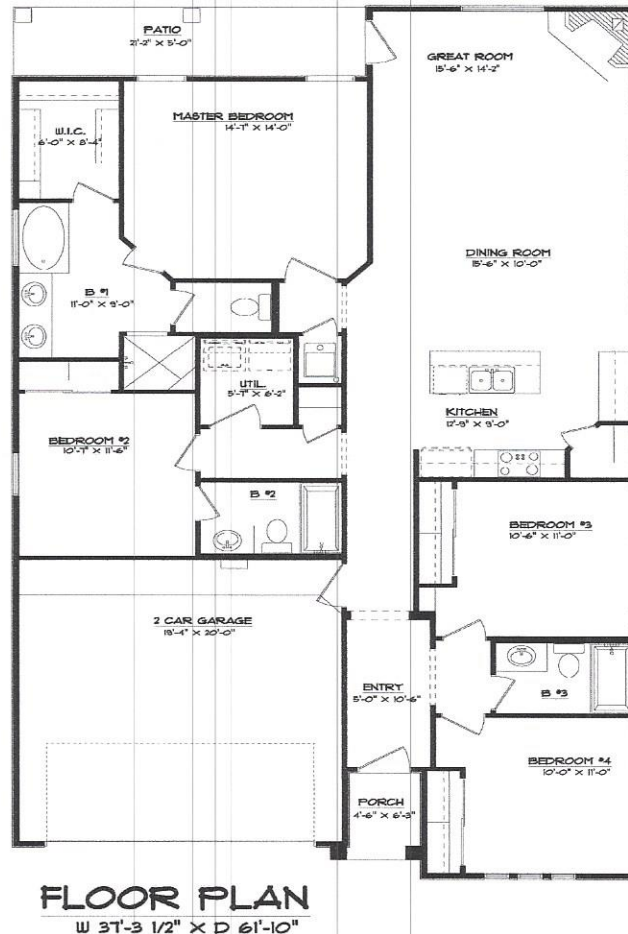

LA ITALIA

857 Maple Park Ave.

1,759 Sq. Ft. – 4 Bedrooms – 3 Bathrooms – 2 Car Garage