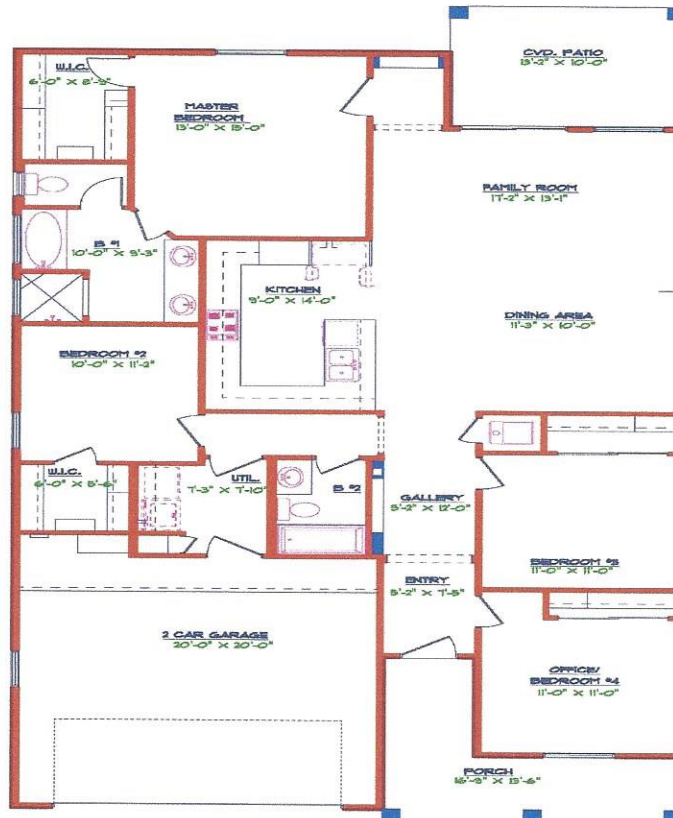

# LA FRANCIA M

891 Blue Park Ave.

**FLOOR PLAN**  
W 34'-7" X D 62'-5"

1,720 Sq. Ft. – 4 Bedrooms – 2 Bathrooms – 2 Car Garage

Floor Plan, Amenities, Price and Availability are subject to change without notice