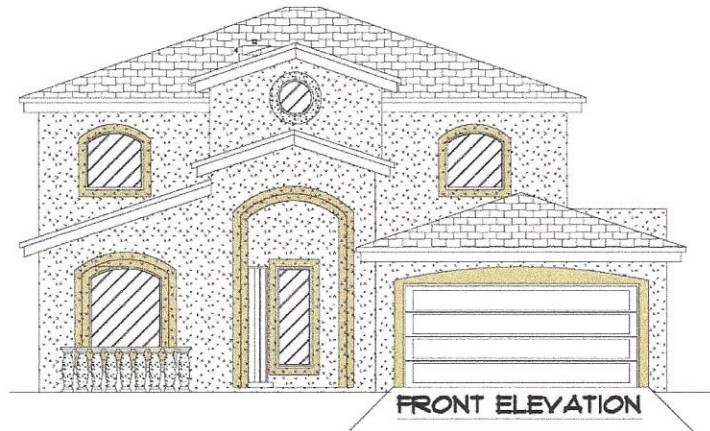

THE BROOKLYN MOD

2166 Enchanted Crest Dr.

FIRST FLOOR PLAN
W 43'-0" X D 53'-8 1/2"

2,525 Sq. Ft. – 4 Bedrooms – 2.5 Bathrooms – 2 Car Garage

Floor Plan, Amenities, Price and Availability are subject to change without notice