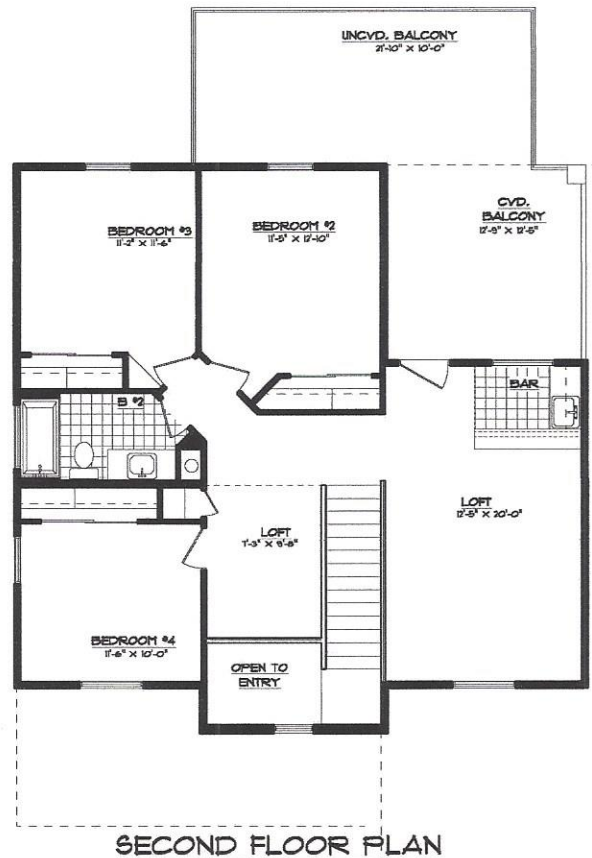

THE BROOKLYN MOD

2166 Enchanted Crest Dr.

FIRST FLOOR PLAN
W 43'-0" X D 53'-8 1/2"

2,525 Sq. Ft. – 4 Bedrooms – 2.5 Bathrooms – 2 Car Garage

Floor Plan, Amenities, Price and Availability are subject to change without notice