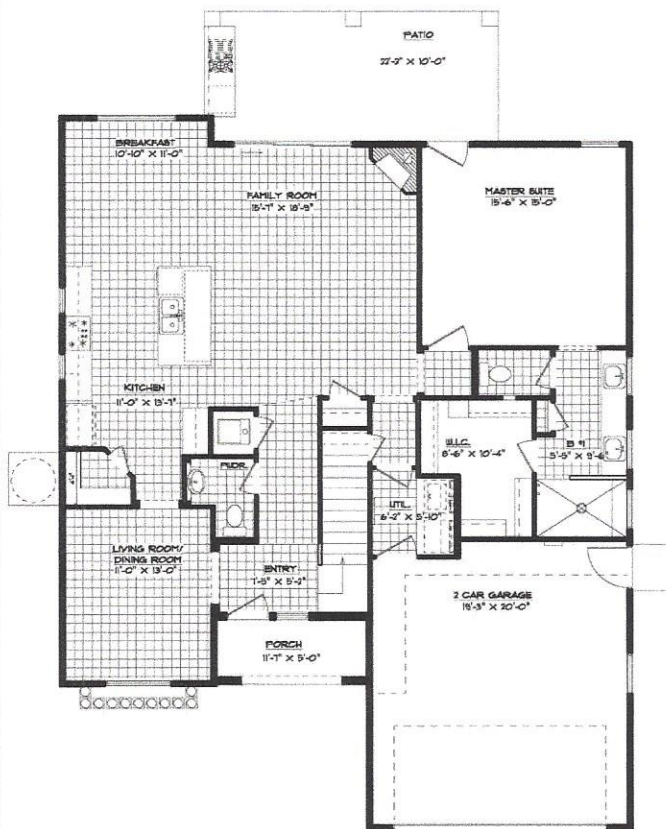

THE BROOKLYN MOD

2166 Enchanted Crest Dr.

FIRST FLOOR PLAN
W 43'-0" X D 53'-8 1/2"

2,525 Sq. Ft. – 4 Bedrooms – 2.5 Bathrooms – 2 Car Garage

Floor Plan, Amenities, Price and Availability are subject to change without notice