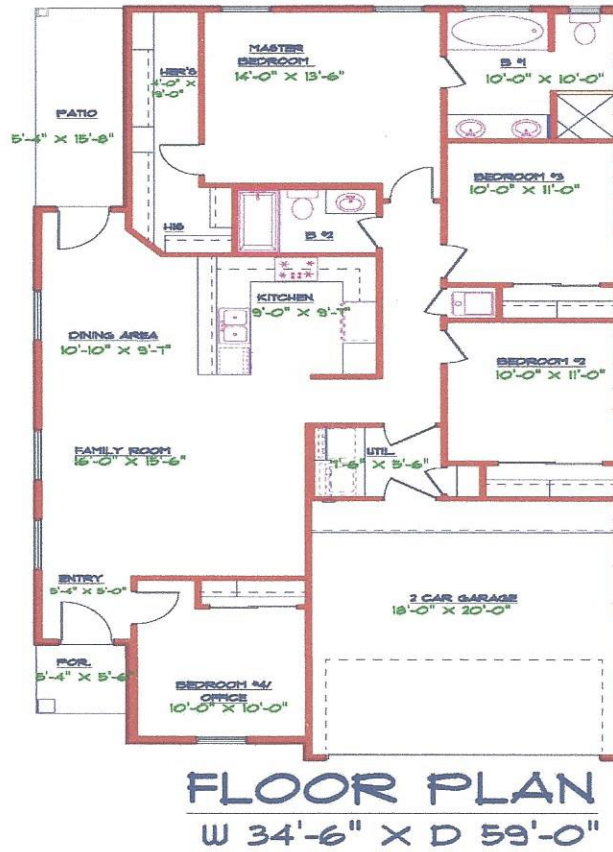

LA ROMA IV

1,522 Sq. Ft.

4 Bedrooms

2 Bathrooms

2 Car Garage

Floor Plan, Amenities, Price and Availability are subject to change without notice

11/14/16