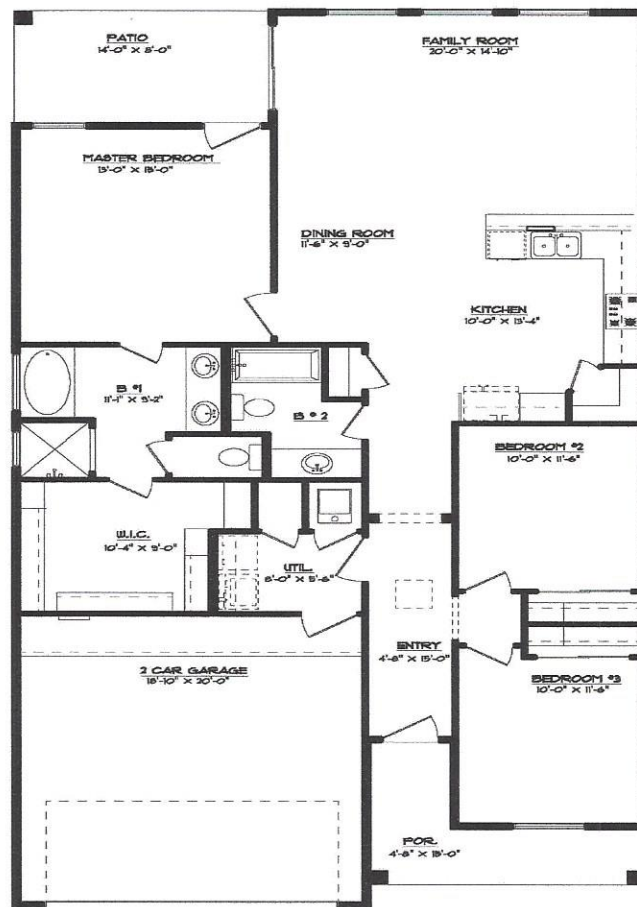

THE YUCATAN

815 Vergara Ct.

1578 SQ.FT.

FLOOR PLAN
W 34'-8" X D 62'-3"

1,578 Sq. Ft. – 3 Bedrooms – 2 Bathrooms – 2 Car Garage