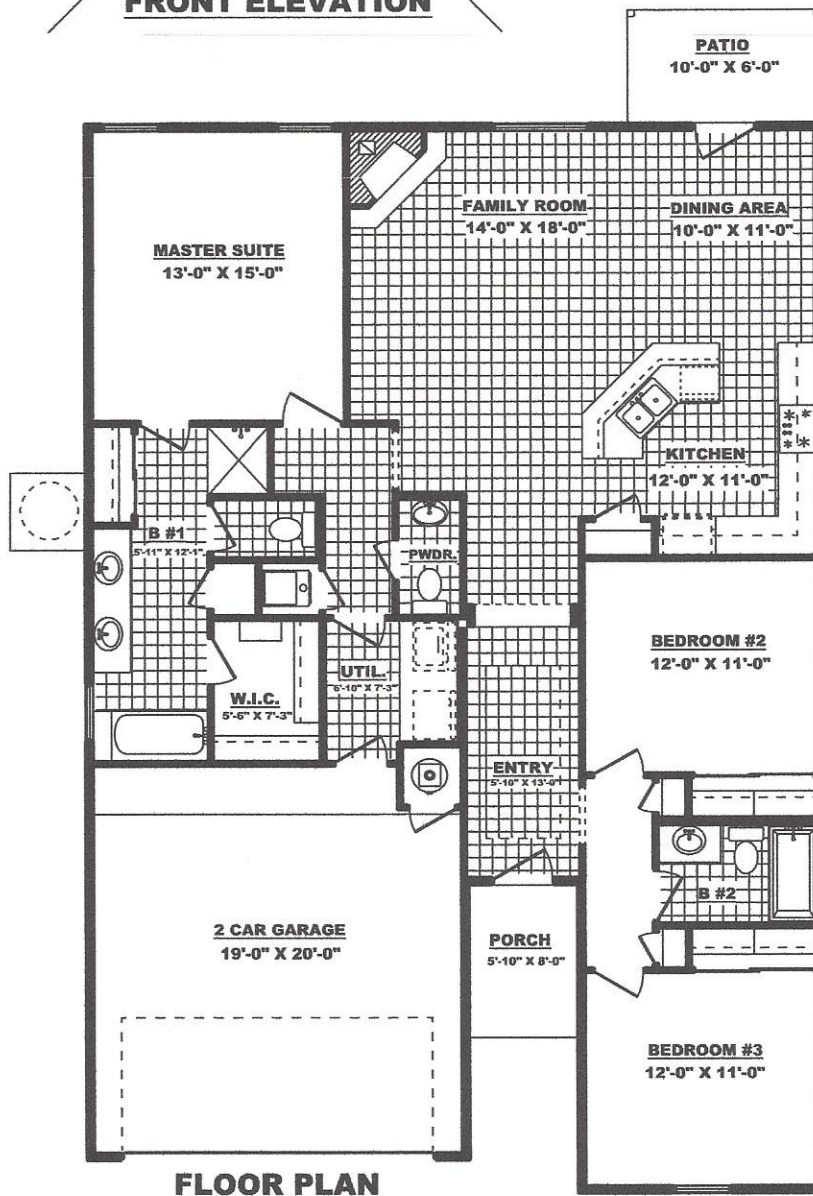

THE CHOCTAW

5920 Megan St.

FLOOR PLAN

1,596 Sq. Ft. - 3 Bedroom - 2.5 Bath - 2 Car Garage
W 38'-0" X 55'-3"