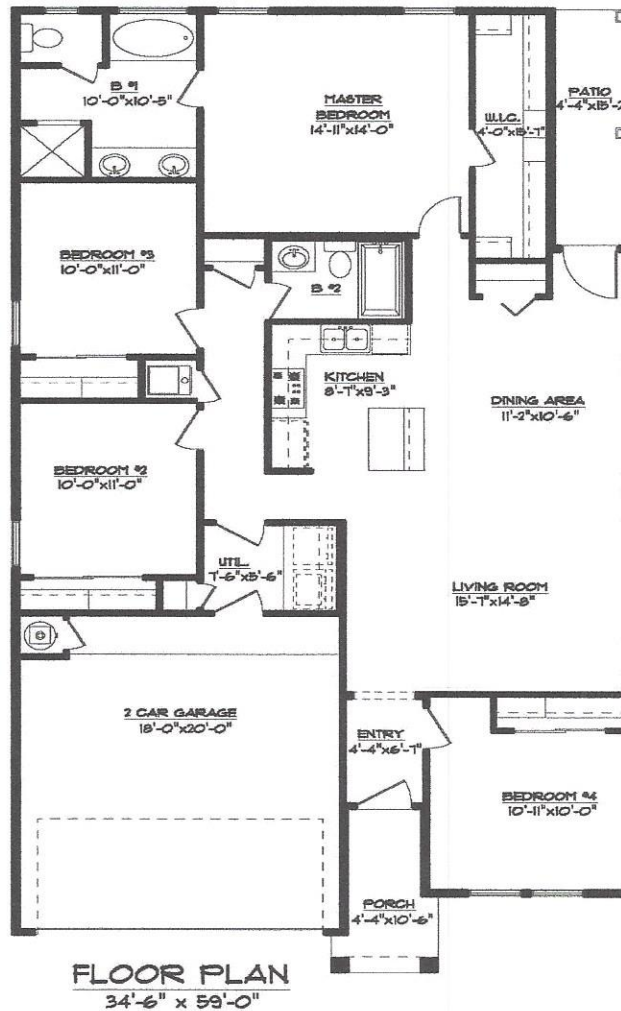

THE PACIFIC IV T.A.

12342 Vesper Ct.

1,549 Sq. Ft. – 4 Bedrooms – 2 Bathrooms – 2 Car Garage