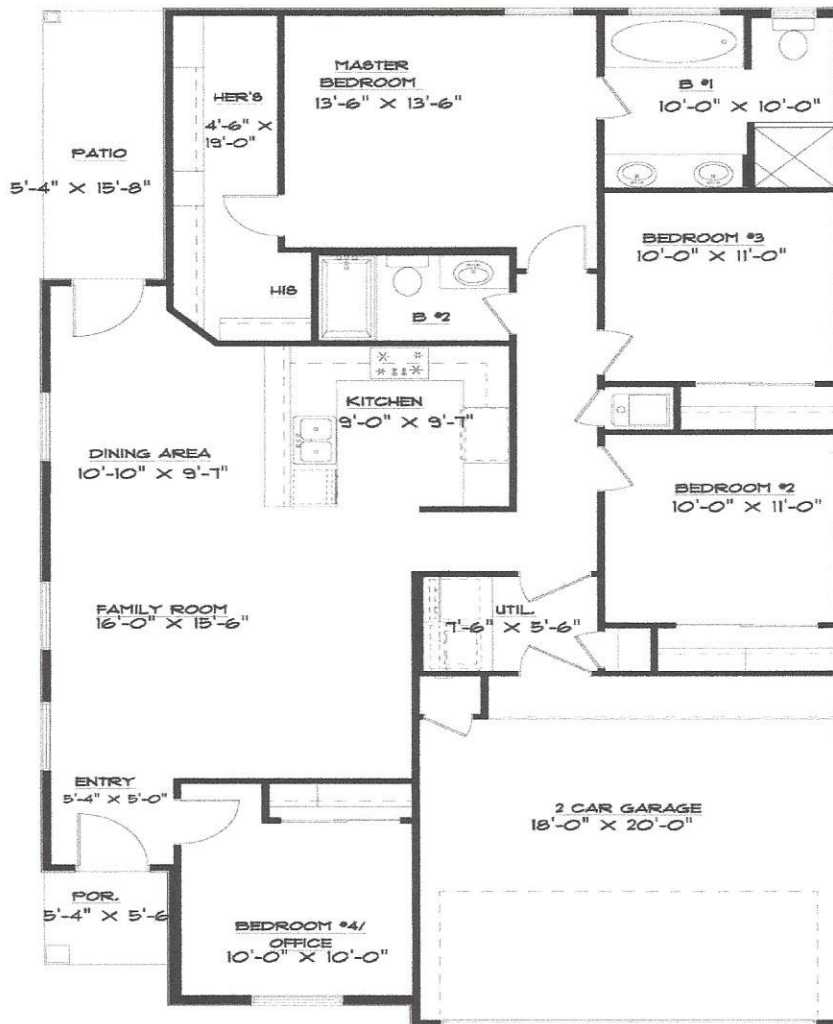

LA ROMA IV S

12148 Middle Fork Pl.

1,522 Sq. Ft. – 4 Bedrooms – 2 Bathrooms – 2 Car Garage

Floor Plan, Amenities, Price and Availability are subject to change without notice