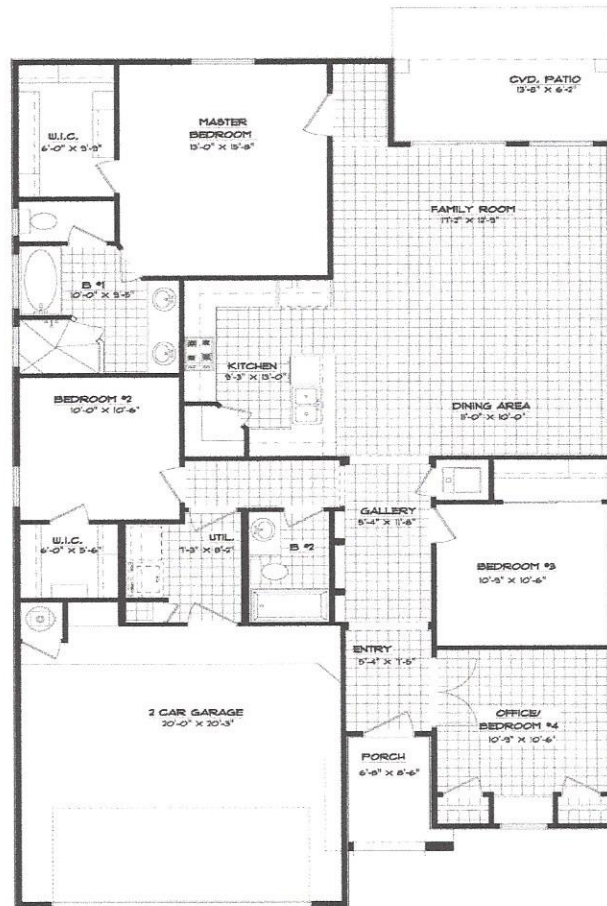

LA FRANCIA

6019 Silver Park

1,701 Sq. Ft. – 4 Bedrooms – 2 Bathrooms – 2 Car Garage

Floor Plan, Amenities, Price and Availability are subject to change without notice

10/05/16