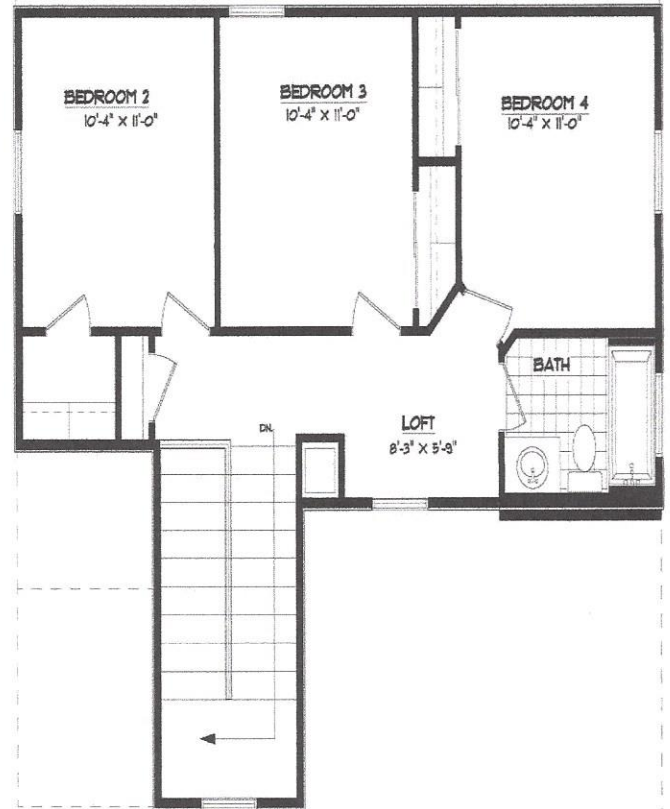

# THE RAMIREZ T.A.

892 Maple Park Ave.

**1,760 Sq. Ft. – 4 Bedrooms – 2.5 Bathrooms – 2 Car Garage**

Floor Plan, Amenities, Price and Availability are subject to change without notice

9/19/16