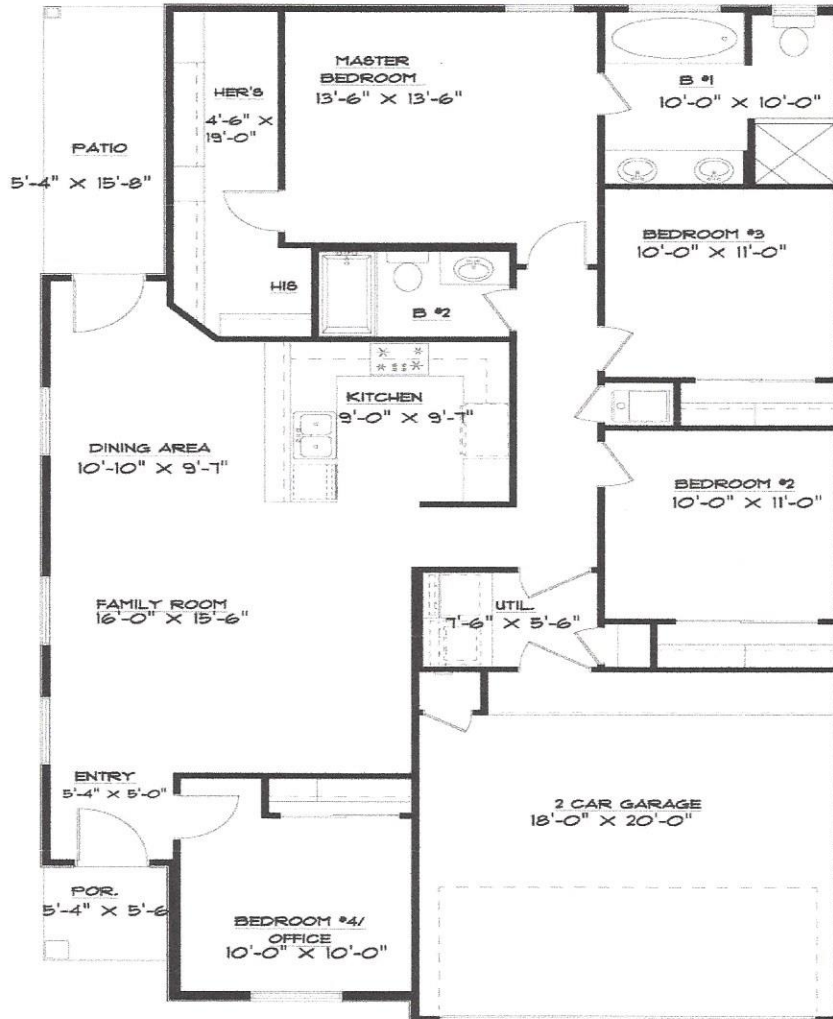

# LA ROMA IV S

14359 Loma Esmeralda

## FLOOR PLAN

W 34'-6" X D 59'-0"

1,522 Sq. Ft. – 4 Bedrooms – 2 Bathrooms – 2 Car Garage

Floor Plan, Amenities, Price and Availability are subject to change without notice

9/21/16