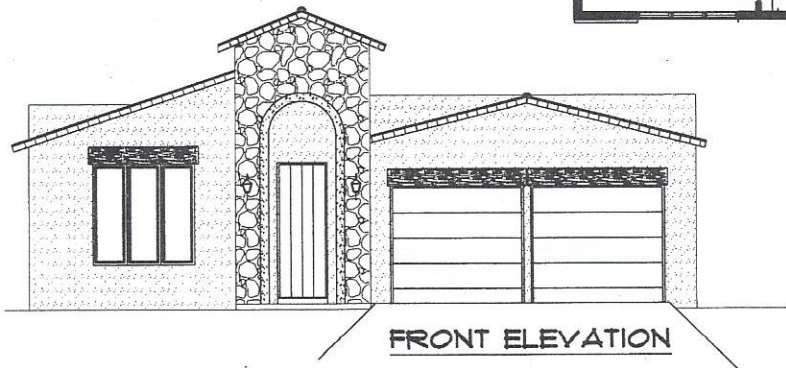

FLAIR HOMES INC.

THE LUANN TUSCAN

6405 PAGASA PLACE

LIVING AREA 2000 SQ.FT.

- GREAT ROOM
- KITCHEN
- DINING
- 4 BEDROOMS
- 2 BATHS
- PWDR. BATH
- BIG W.I.C.
- UTIL ROOM
- 2 CAR GARAGE

DATE 3-22-16