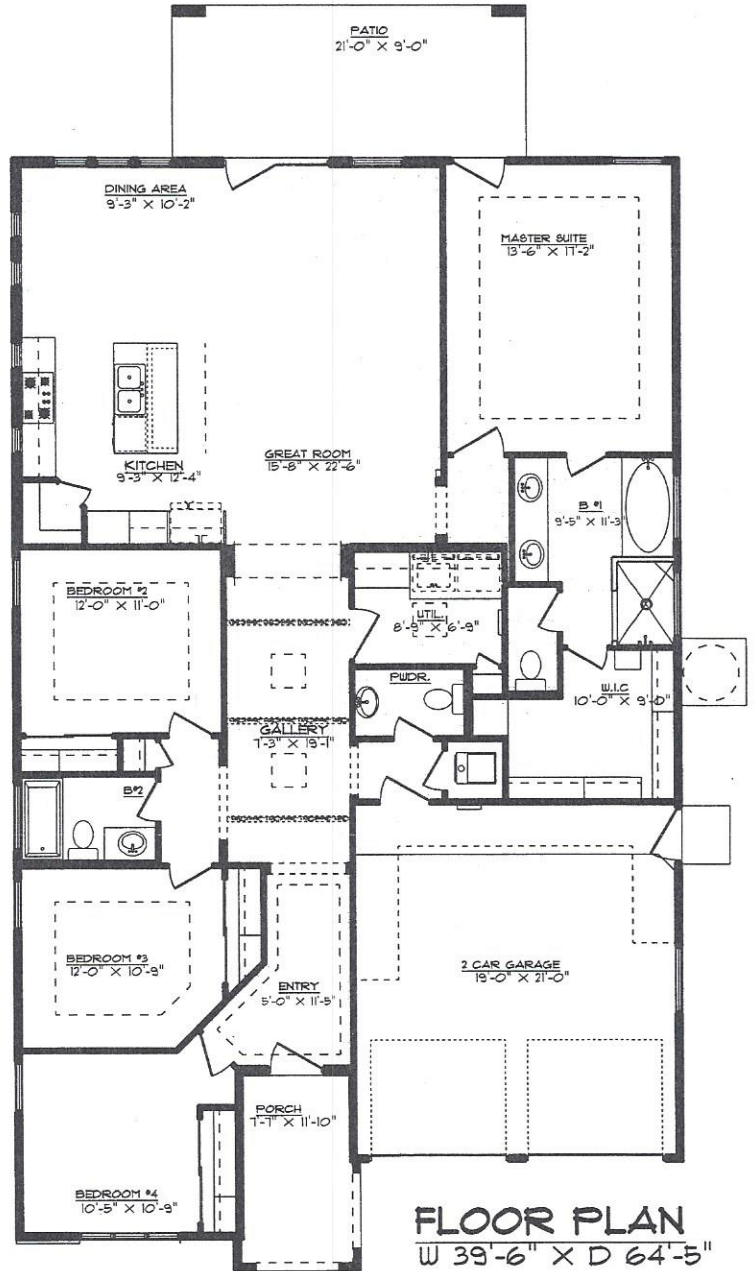

FLAIR HOMES INC.

THE LUANN TUSCAN

6405 PAGASA PLACE

LIVING AREA 2000 SQ.FT.

- GREAT ROOM
- KITCHEN
- DINING
- 4 BEDROOMS
- 2 BATHS
- PWDR. BATH
- BIG W.I.C.
- UTIL ROOM
- 2 CAR GARAGE

DATE 3-22-16