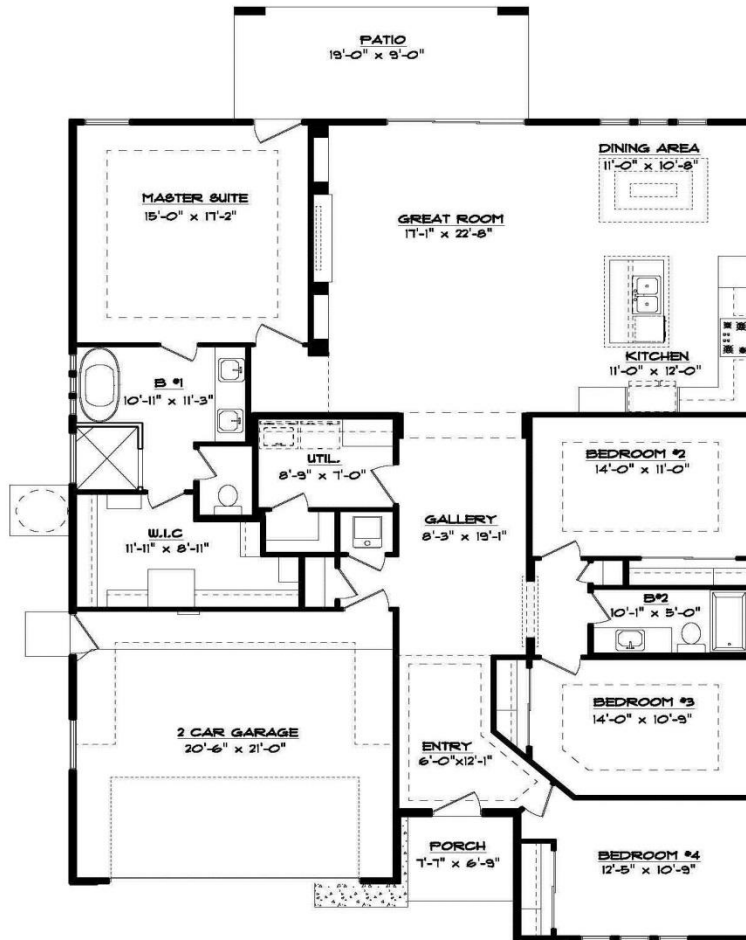

THE LUANN "C" (Mod)

5800 Aberdeen Court

2,242 Sq. Ft. – 4 Bedrooms – 3 Bathrooms – 2 Car Garage

Floor Plan, Amenities, Price and Availability are subject to change without notice