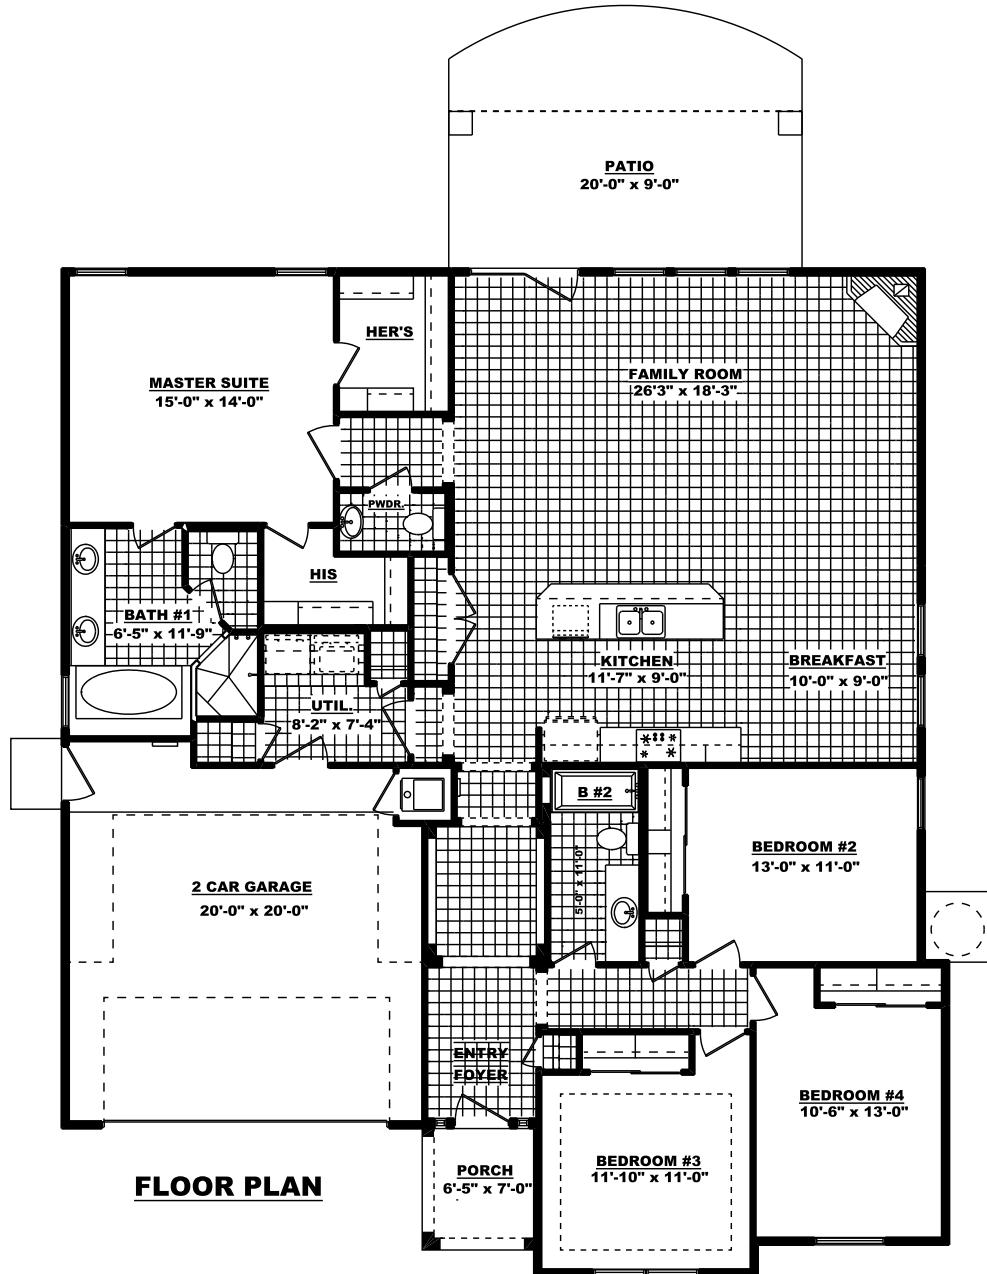

# THE LILY W/POWDER

1252 Desert Mirage Pl.

2,128 Sq. Ft. - 4 Bedroom - 2.5 Baths - 2 Car Garage

50'-0" x 56'-10"