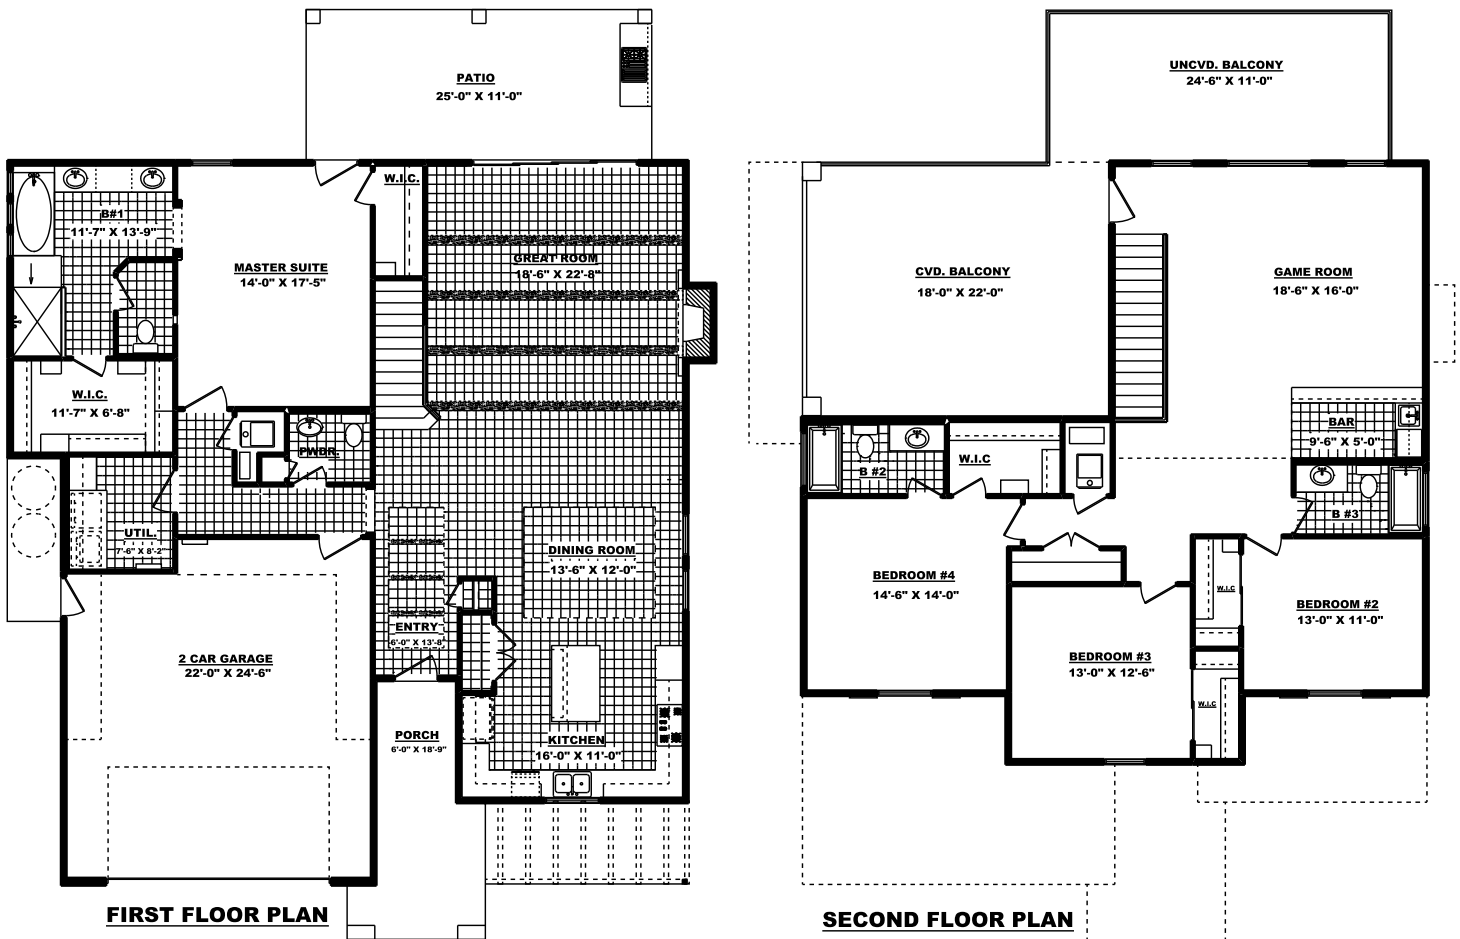

EL MIRADOR S.B.

6192 Franklin Dove Ave.

FRONT ELEVATION

3,129 Sq. Ft. - 4 Bedroom - 3.5 Baths - 2 Car Garage

W 49'- 1/2" X D 52'-3"