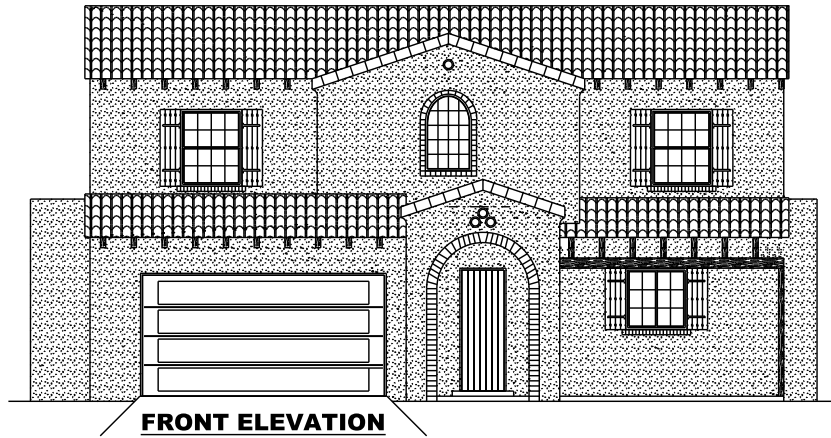

EL MIRADOR S.B.

6192 Franklin Dove Ave.

FRONT ELEVATION

3,129 Sq. Ft. - 4 Bedroom - 3.5 Baths - 2 Car Garage

W 49'- 1/2" X D 52'-3"