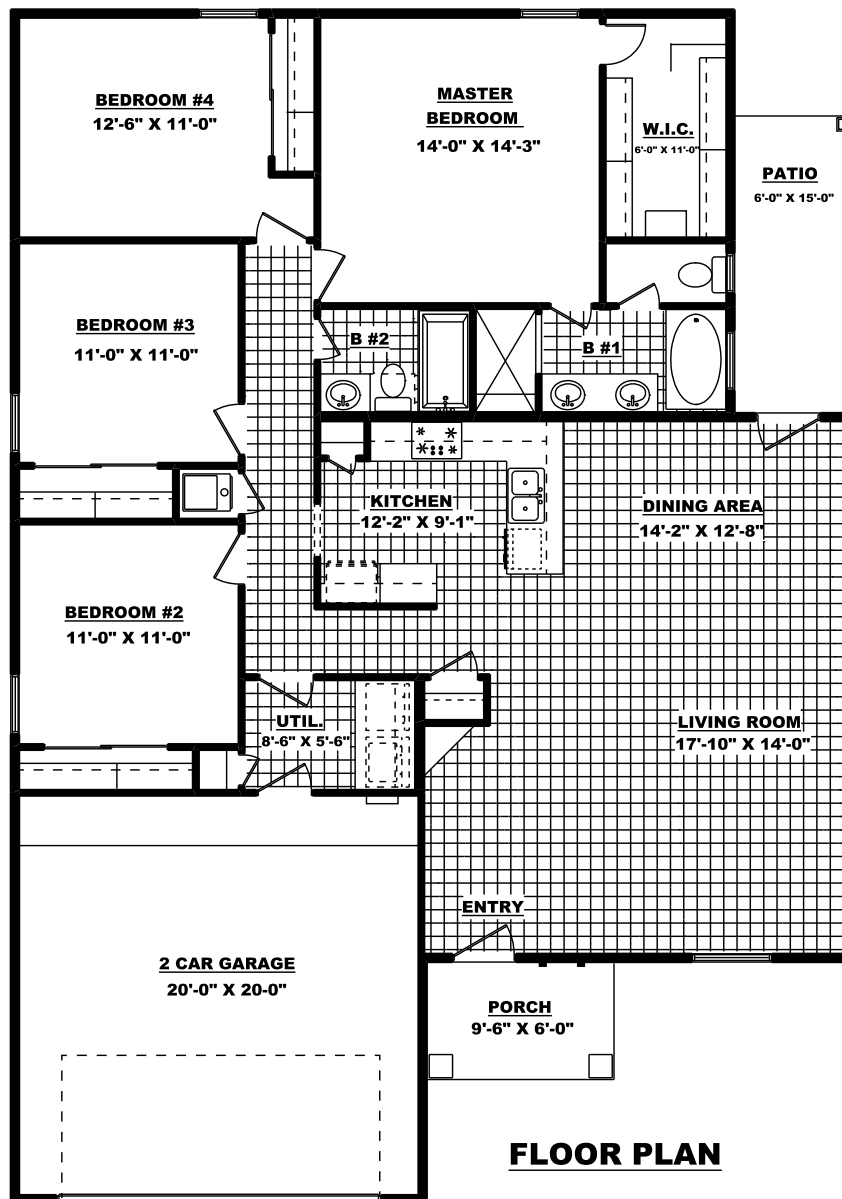

THE YUKON

FRONT ELEVATION

1,720 Sq. Ft. - 4 Bedroom - 2 Bath - 2 Car Garage
W 42'-0" X D 59'-6 1/2"