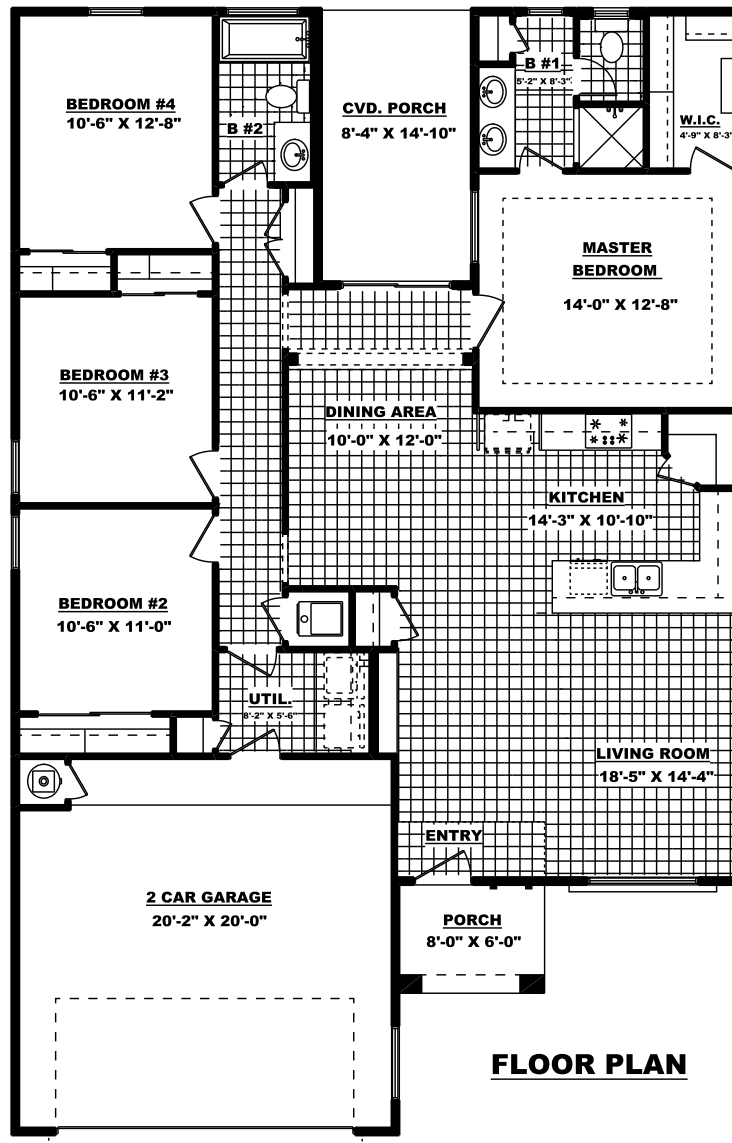

THE GUADALUPE

1,631 Sq. Ft. - 4 Bedroom - 2 Bath - 2 Car Garage
W 39' 6" X D 47' 4"