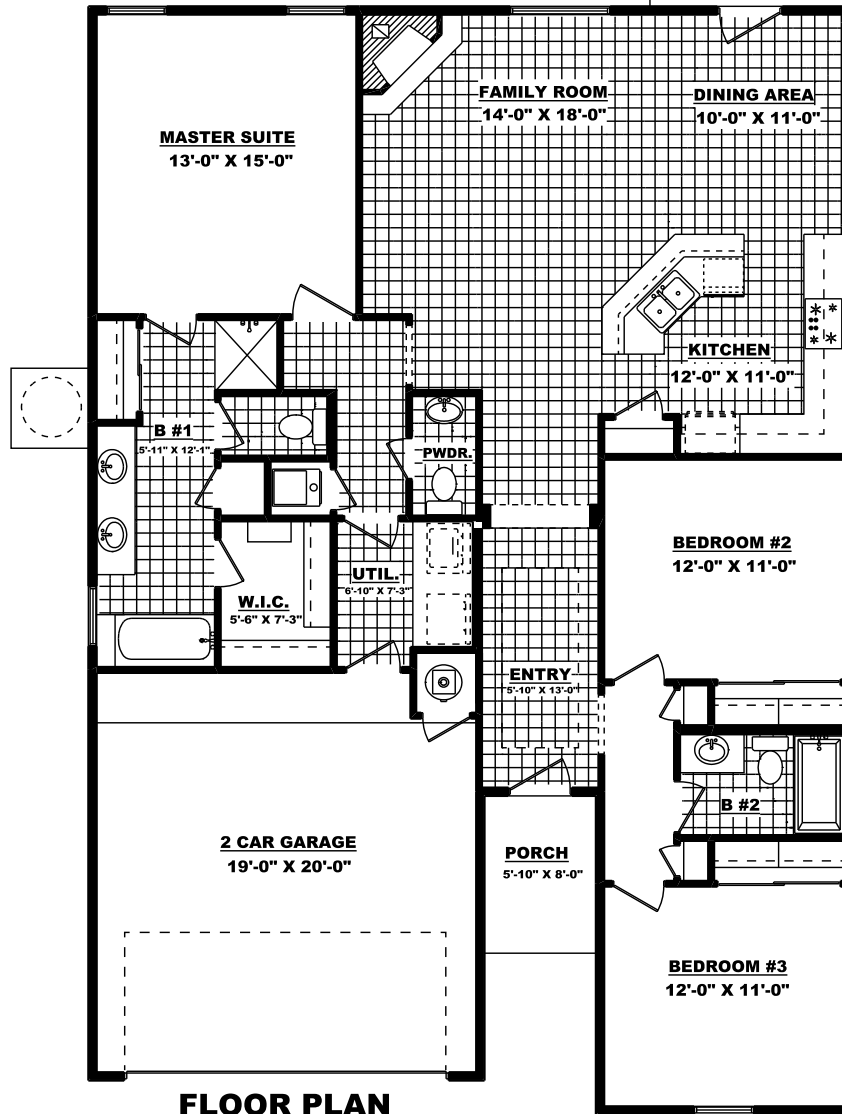

THE CHOCTAW

PATIO
10'-0" X 6'-0"

FLOOR PLAN

1,596 Sq. Ft. - 3 Bedroom - 2.5 Bath - 2 Car Garage
W 38'-0" X 55'-3"