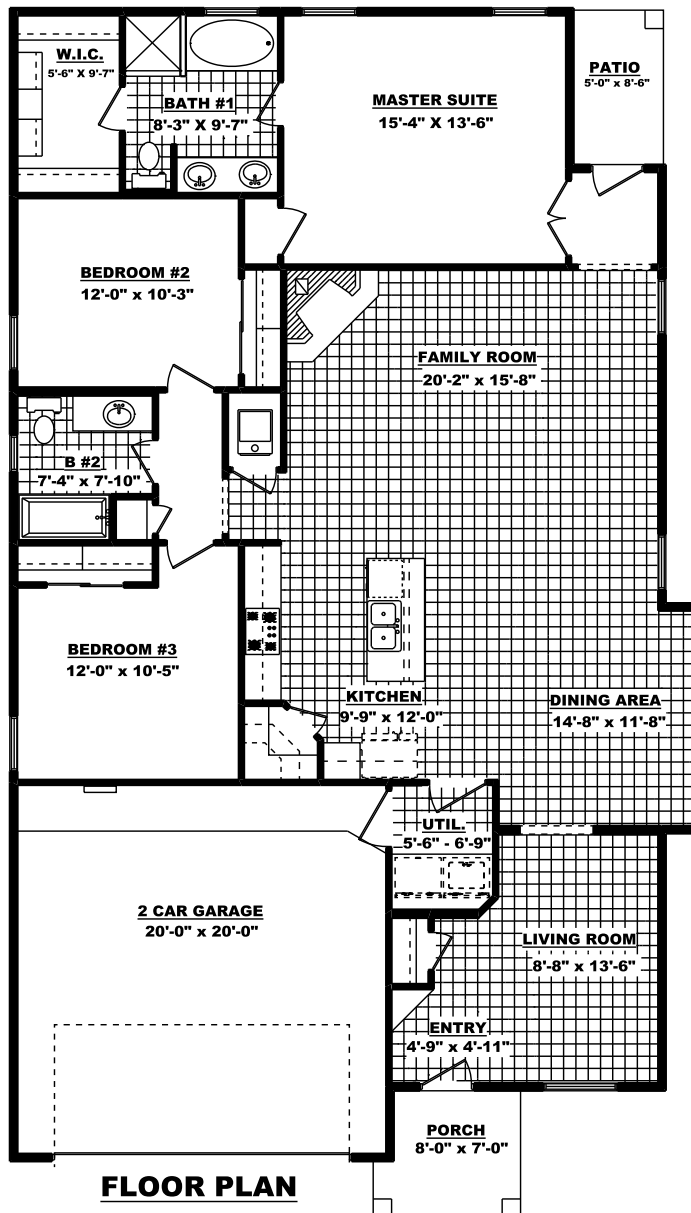

LA ESPAÑA

1,734 Sq. Ft. - 3 Bedroom - 2 Bath - 2 Car Garage
W 37'-4" X D 62'-4"