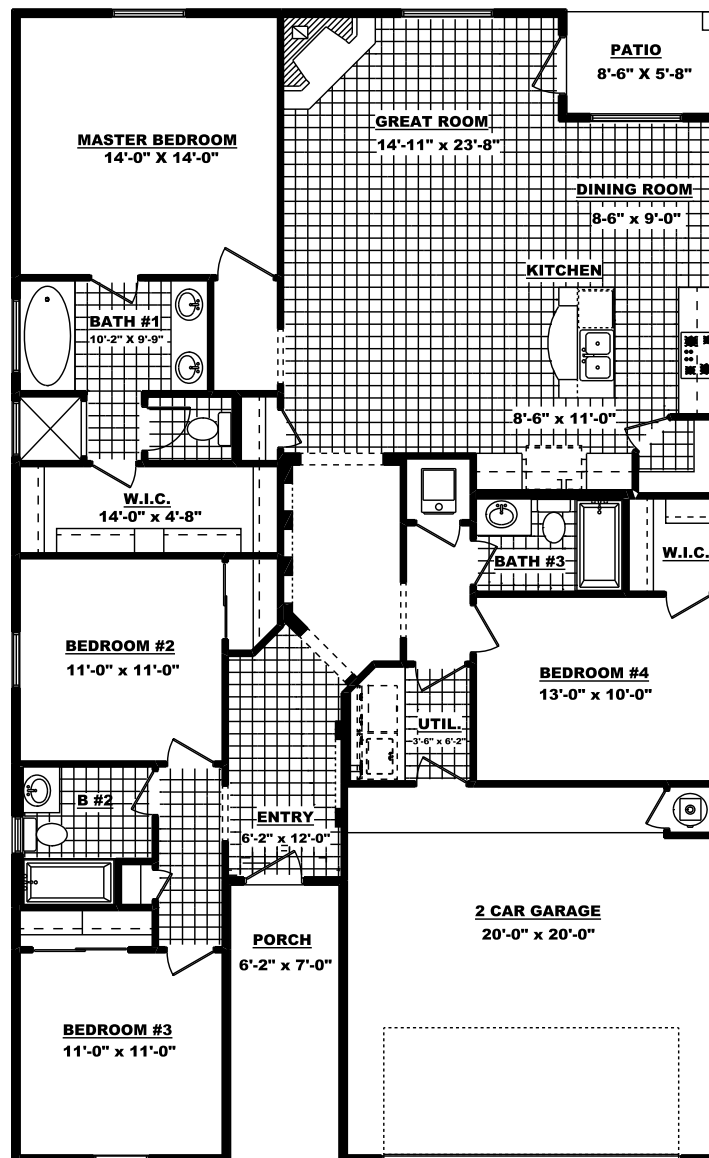

# THE MISSION

14677 Ginger Kerrick Ave.

**FRONT ELEVATION**

**FLOOR PLAN**

**1,855 Sq. Ft. - 4 Bedroom - 3 Bath - Car Garage**

**W 38'-4" X D 62'-4"**