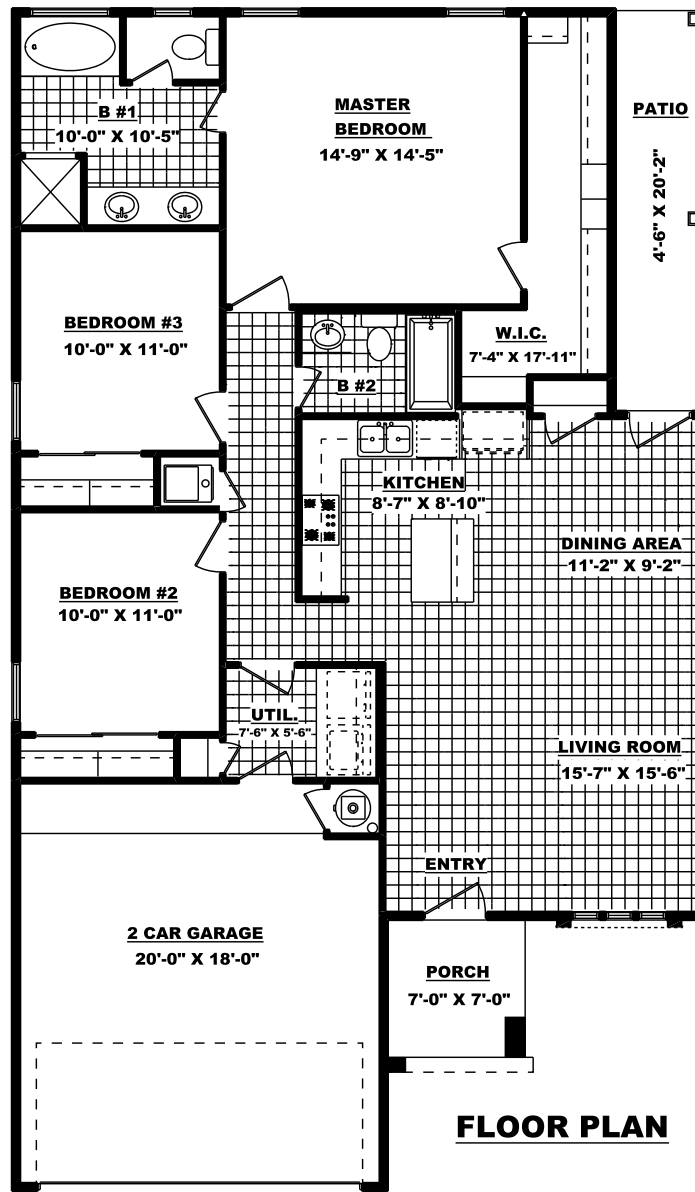

# THE KARA "B"

7053 Long Meadow Dr.

**1,368 Sq. Ft. - 3 Bedroom - 2 Bath - 2 Car Garage  
34'-6" W X 59'-0" D**