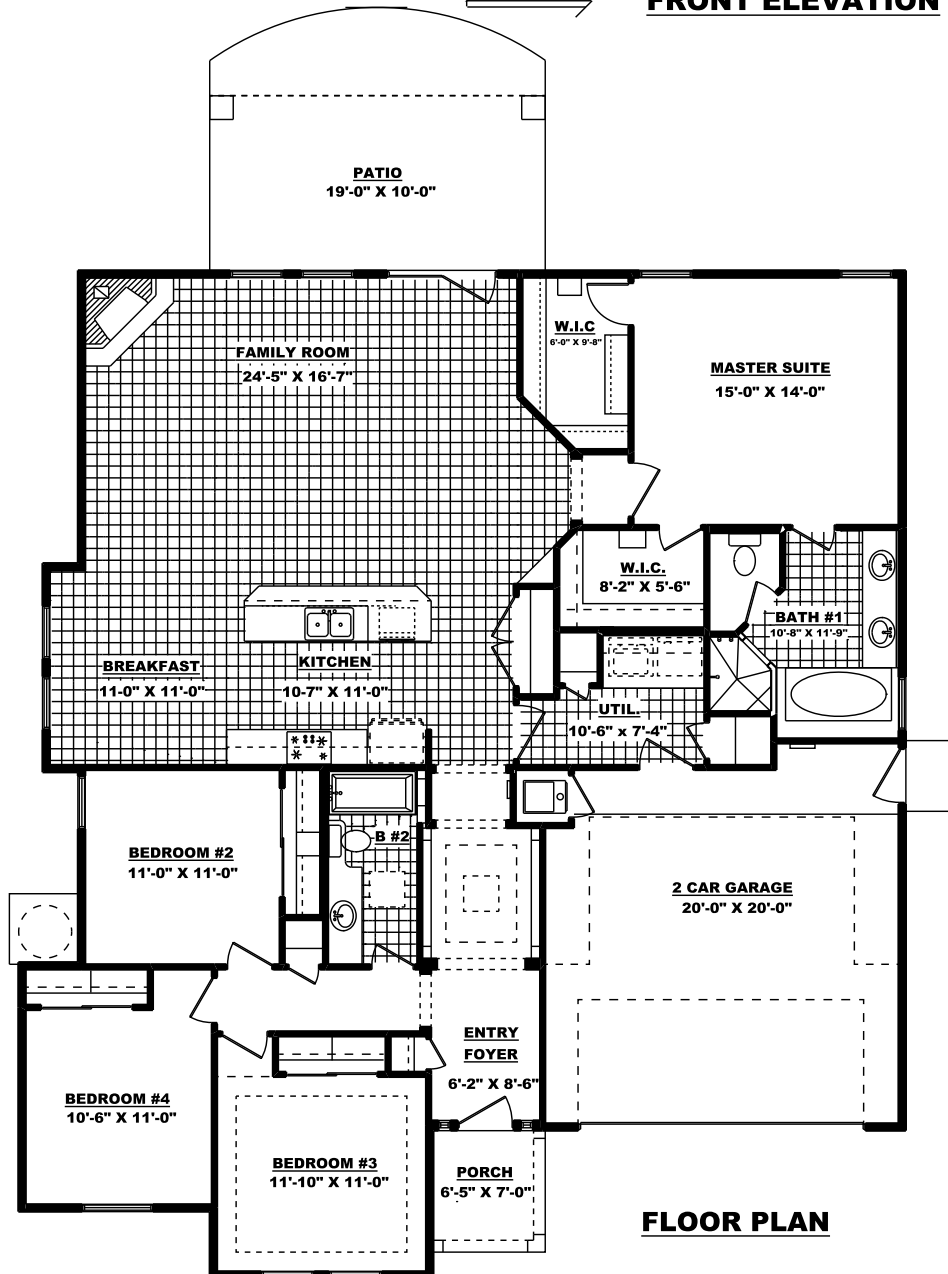

THE LILY

3658 San Clemente Ave.

2,053 Sq. Ft. - 4 Bedroom - 2 Bath - 2 Car Garage
W 50'-0" X D 56'-10"