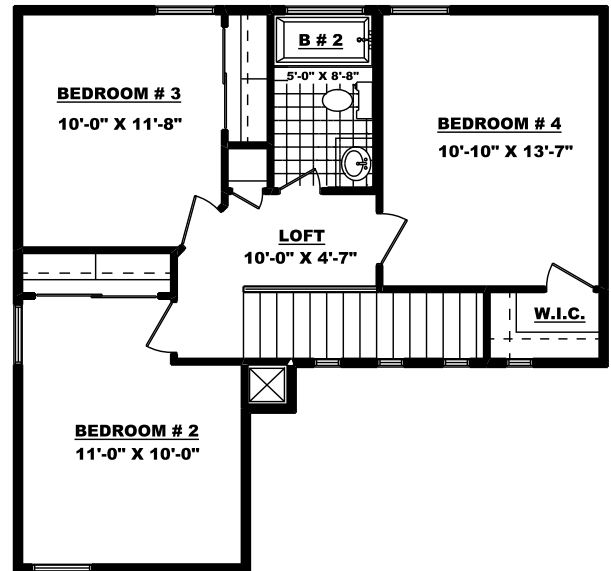

THE DALLAS

5608 New Castle Ct.

1,587 Sq. Ft. - 4 Bedroom - 2.5 Bath - 2 Car Garage
W 35'-0" X D 40'-8"