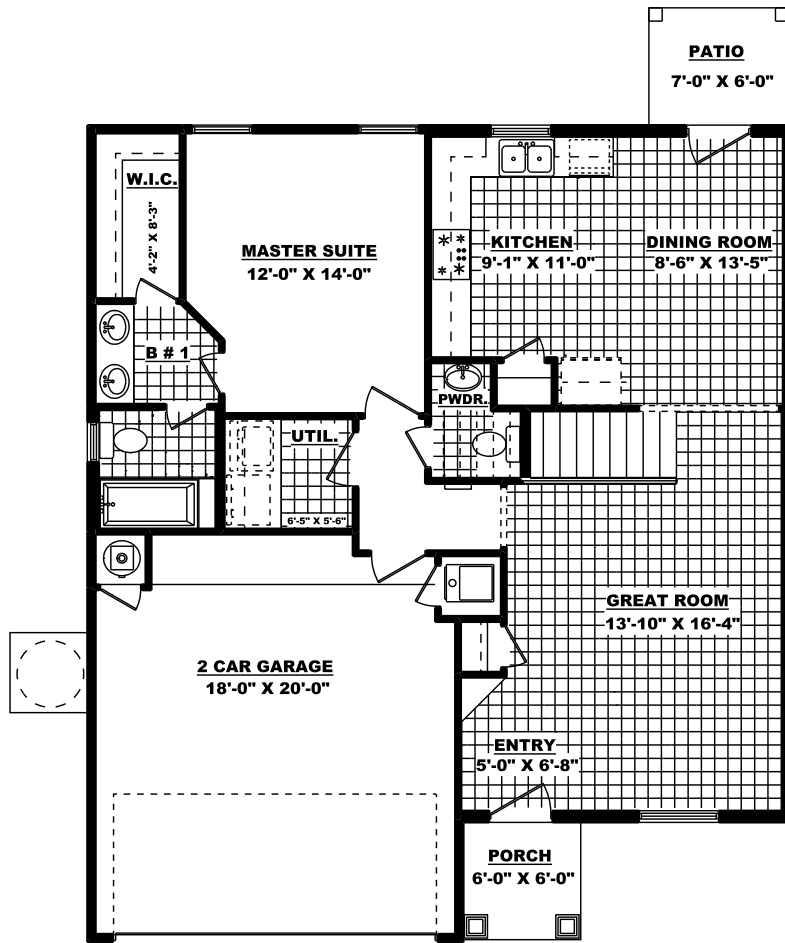

THE DALLAS

5608 New Castle Ct.

1,587 Sq. Ft. - 4 Bedroom - 2.5 Bath - 2 Car Garage
W 35'-0" X D 40'-8"