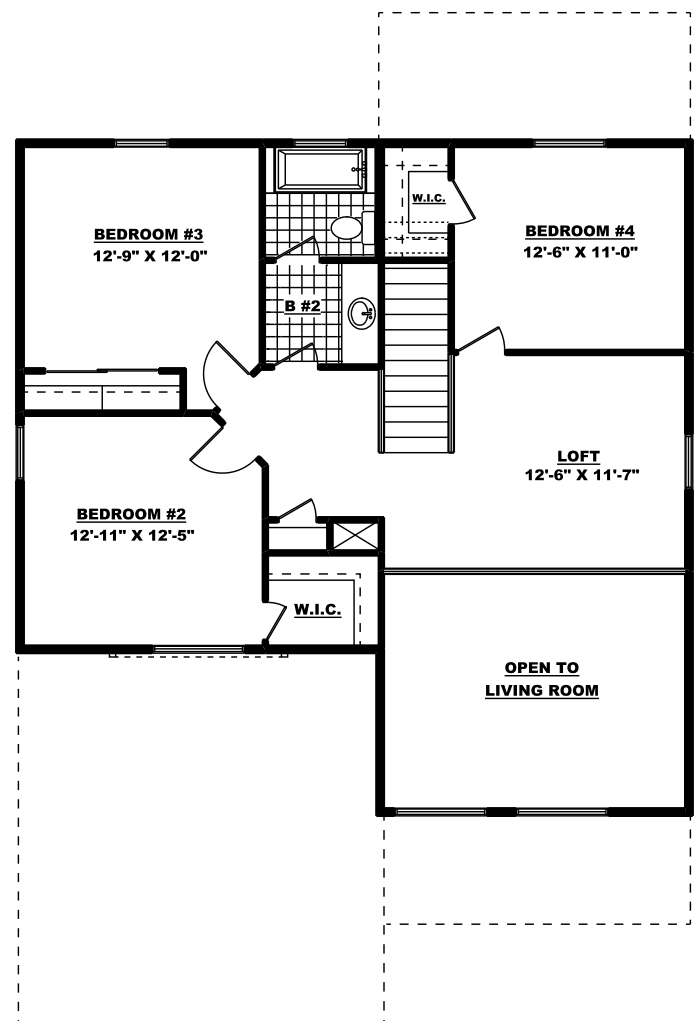

# THE MARCUS W/LOFT

7045 Long Meadow Dr.

**2,088 Sq. Ft. - 4 Bedroom - 2.5 Bath - 2 Car Garage  
W 36'-5 1/2" X D 47'-11"**