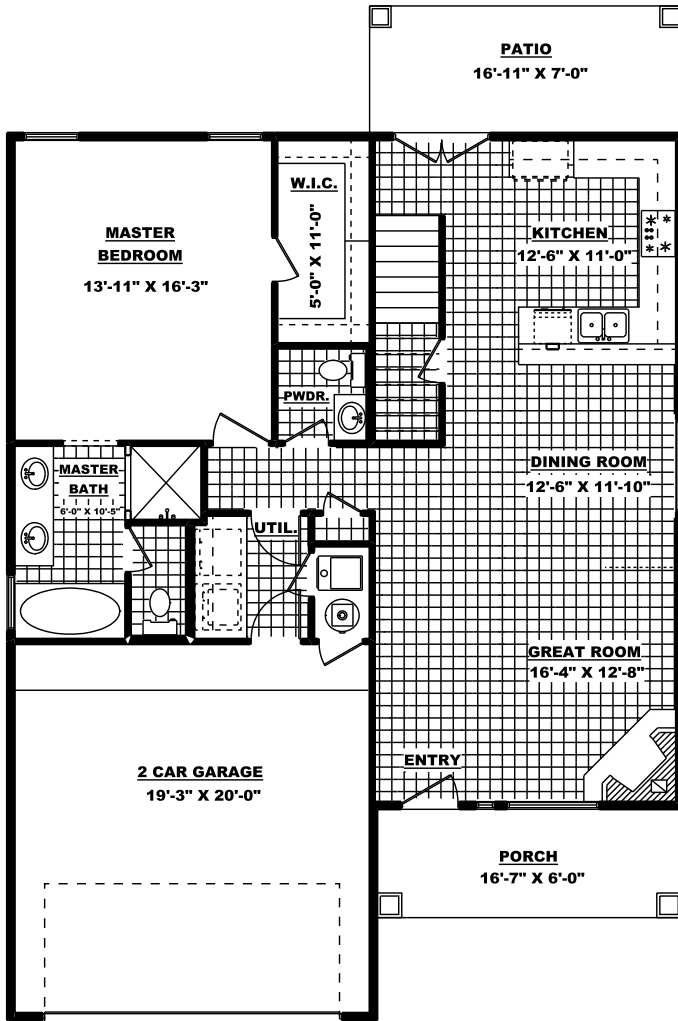

# THE MARCUS W/LOFT

7045 Long Meadow Dr.

**2,088 Sq. Ft. - 4 Bedroom - 2.5 Bath - 2 Car Garage  
W 36'-5 1/2" X D 47'-11"**