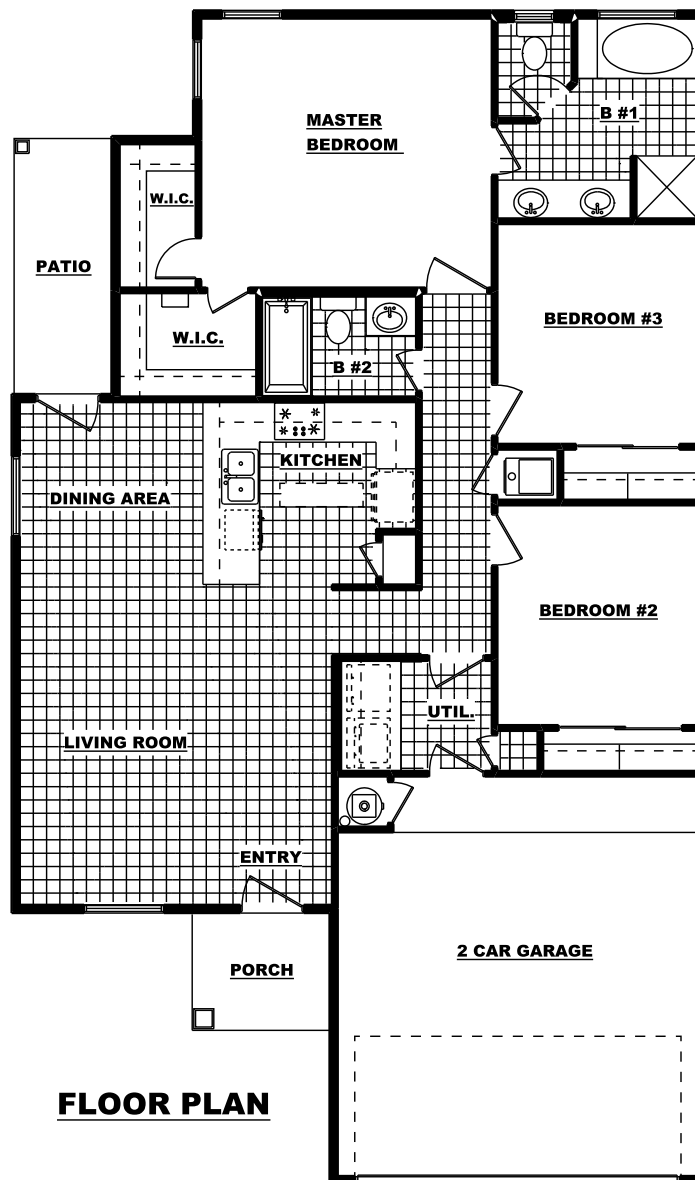

THE COLORADO

14339 Loma Esmeralda Dr.

1,325 Sq. Ft. - 3 Bedroom - 2 Bath - 2 Car Garage

W 34'-6" X D 58'-6 1/2"