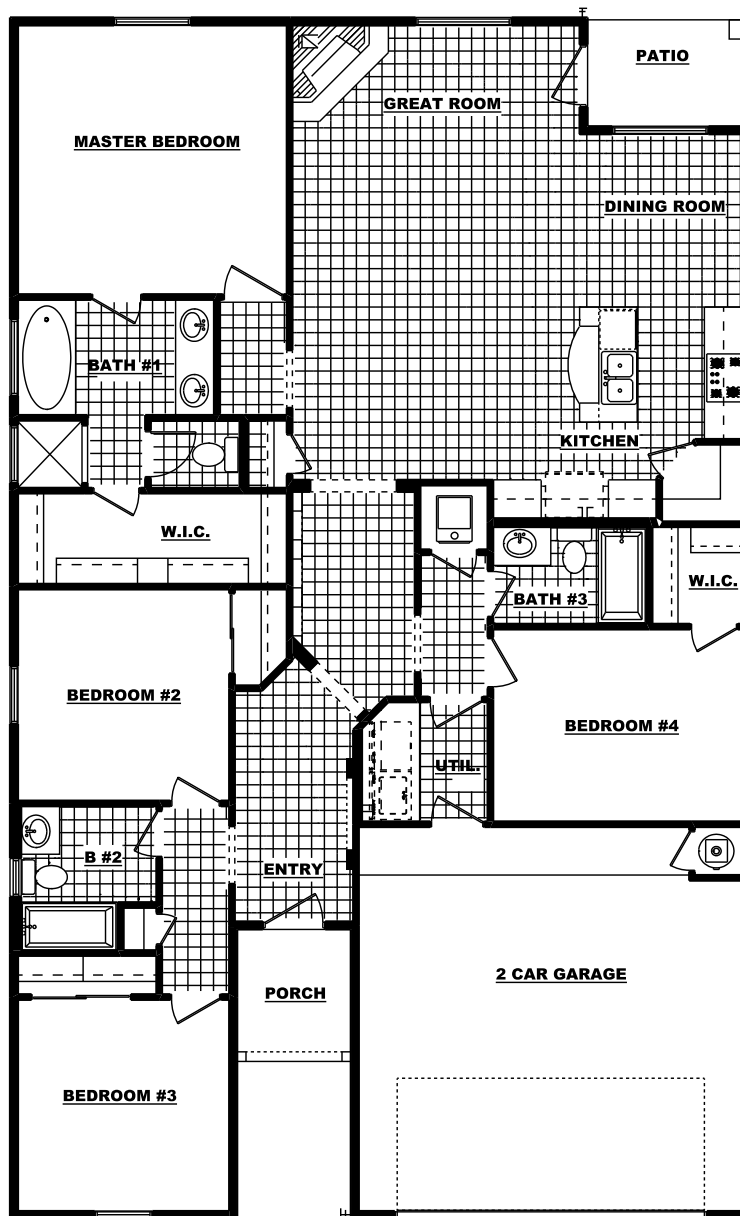

THE MISSION

14640 Ginger Kerrick

FRONT ELEVATION

FLOOR PLAN

1,855 Sq. Ft. - 4 Bedroom - 3 Bath - 2 Car Garage
W - 38' 4" x D - 62' 4"