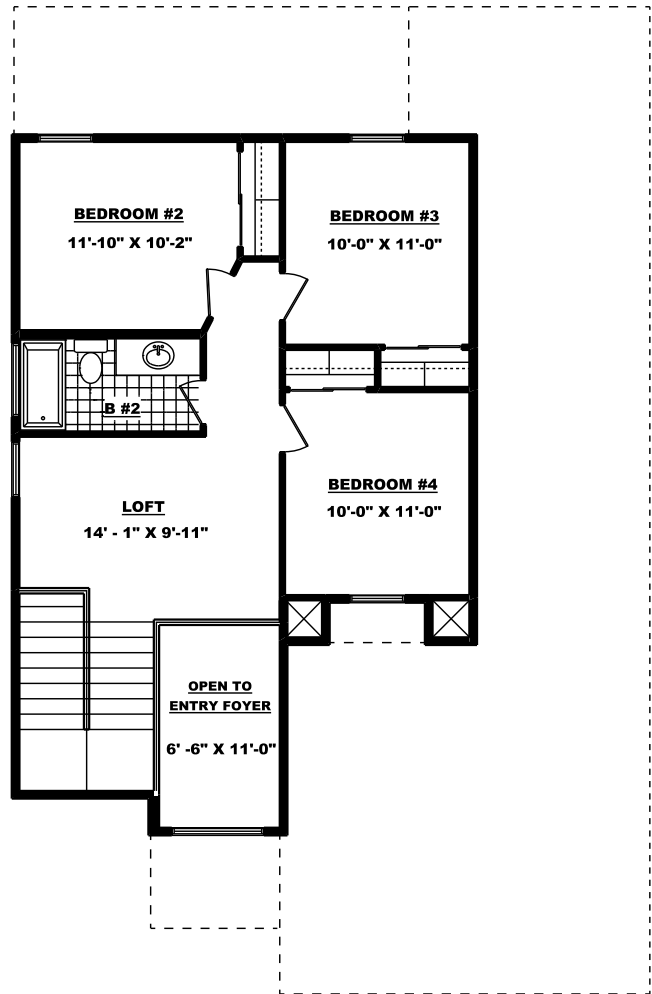

# THE MEDITERRANEAN "B"

12189 Copper Valley Ln.

**FRONT ELEVATION**

**FIRST FLOOR PLAN**

**SECOND FLOOR PLAN**

**1,763 Sq. Ft. - 4 Bedroom - 2.5 Bath - 2 Car Garage**

**W 34'-6" X D 53'-6"**