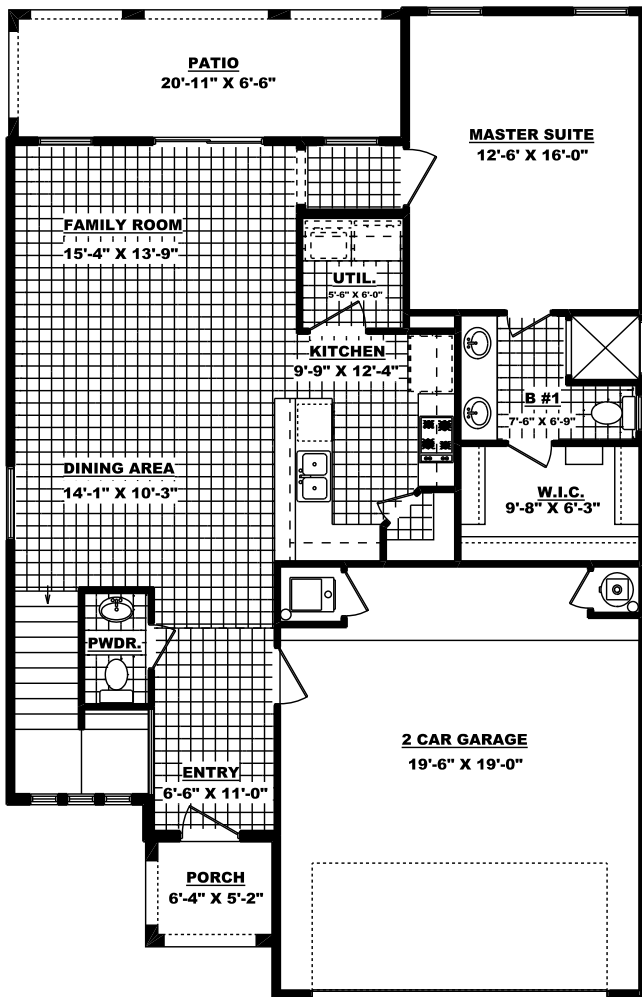

# THE MEDITERRANEAN "B"

12189 Copper Valley Ln.

**FRONT ELEVATION**

**FIRST FLOOR PLAN**

**SECOND FLOOR PLAN**

**1,763 Sq. Ft. - 4 Bedroom - 2.5 Bath - 2 Car Garage**

**W 34'-6" X D 53'-6"**