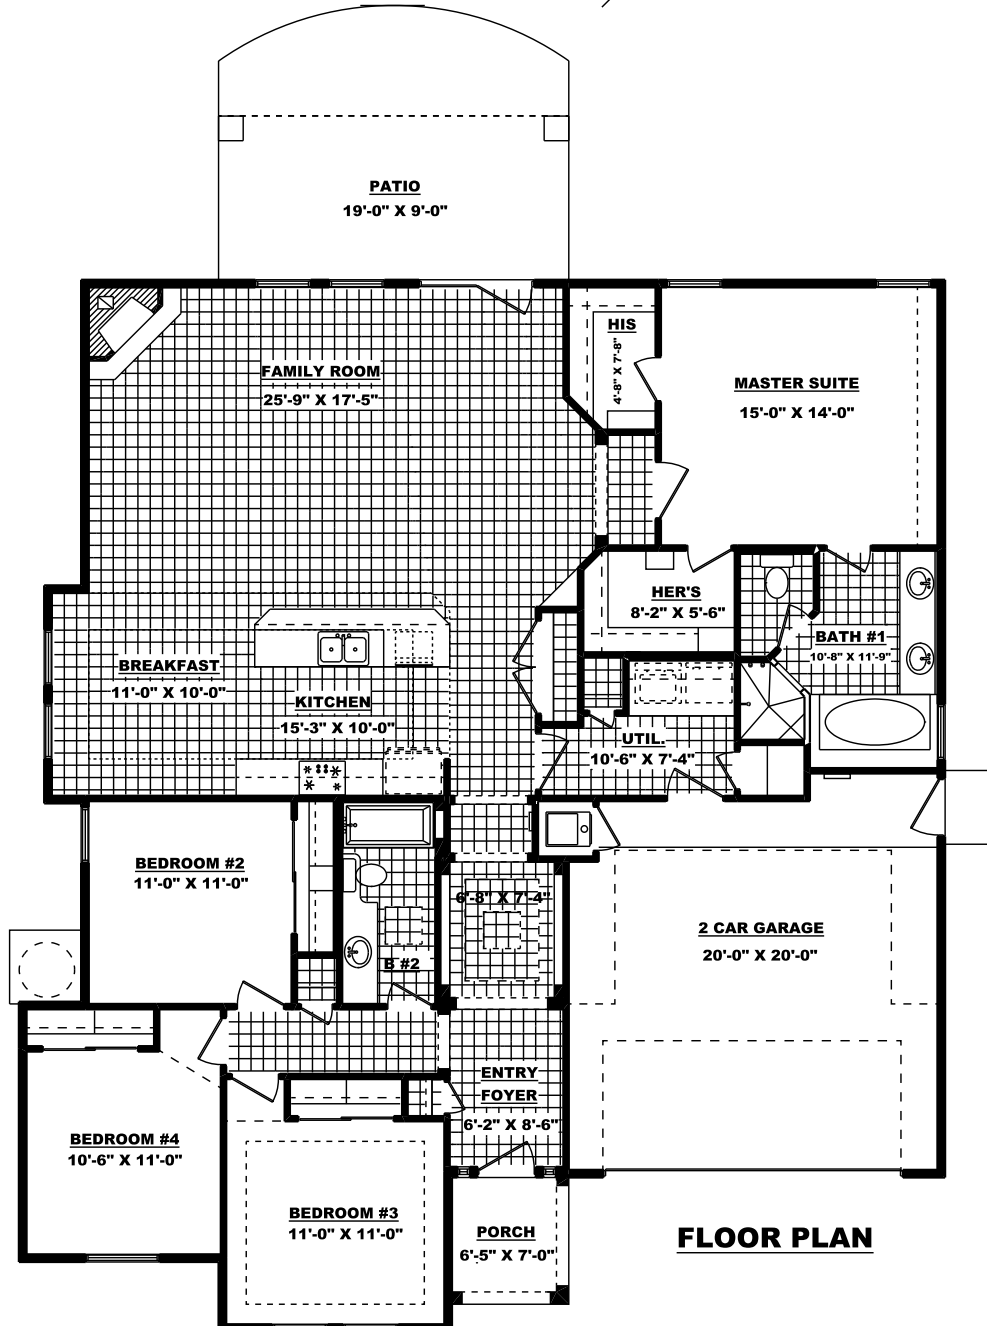

# THE LILY

5732 Britain Dr.

**FRONT ELEVATION**

**2,053 Sq. Ft. - 4 Bedroom - 2 Bath - 2 Car Garage  
W 50'-0" X D 56'-10"**