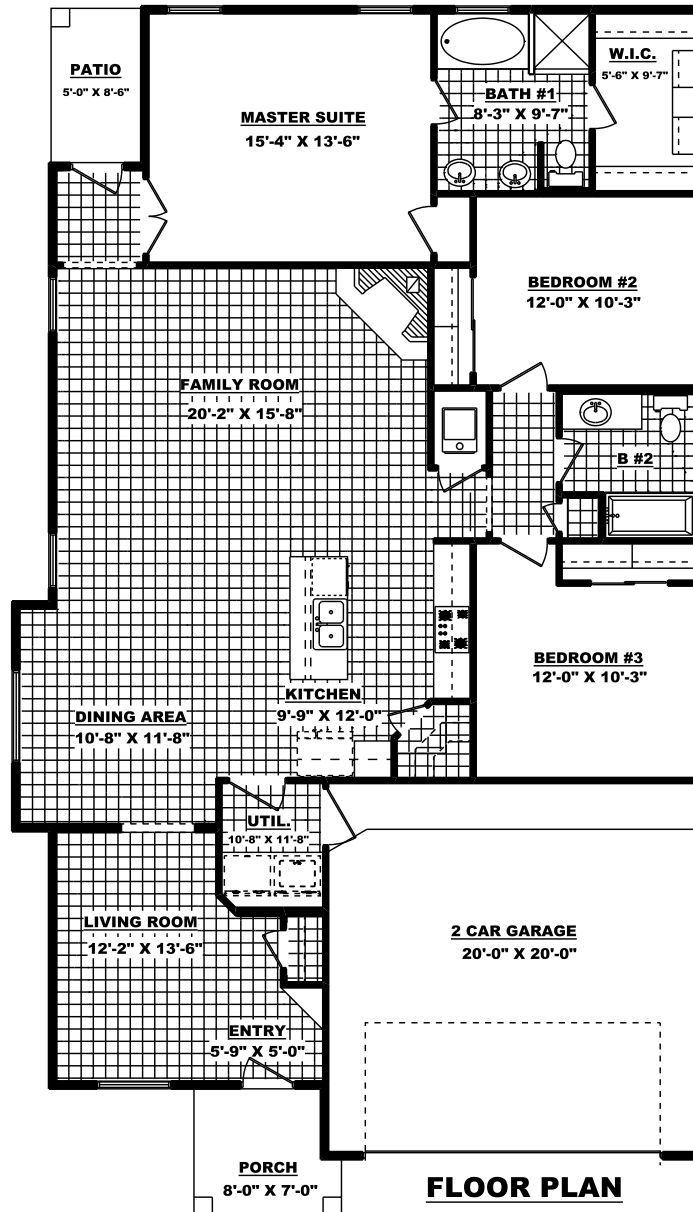

LA ESPAÑA

5891 Blackwood St.

FRONT ELEVATION

1,734 Sq. Ft. - 3 Bedroom - 2 Bath - 2 Car Garage

W 37'-4" X D 62'-4"