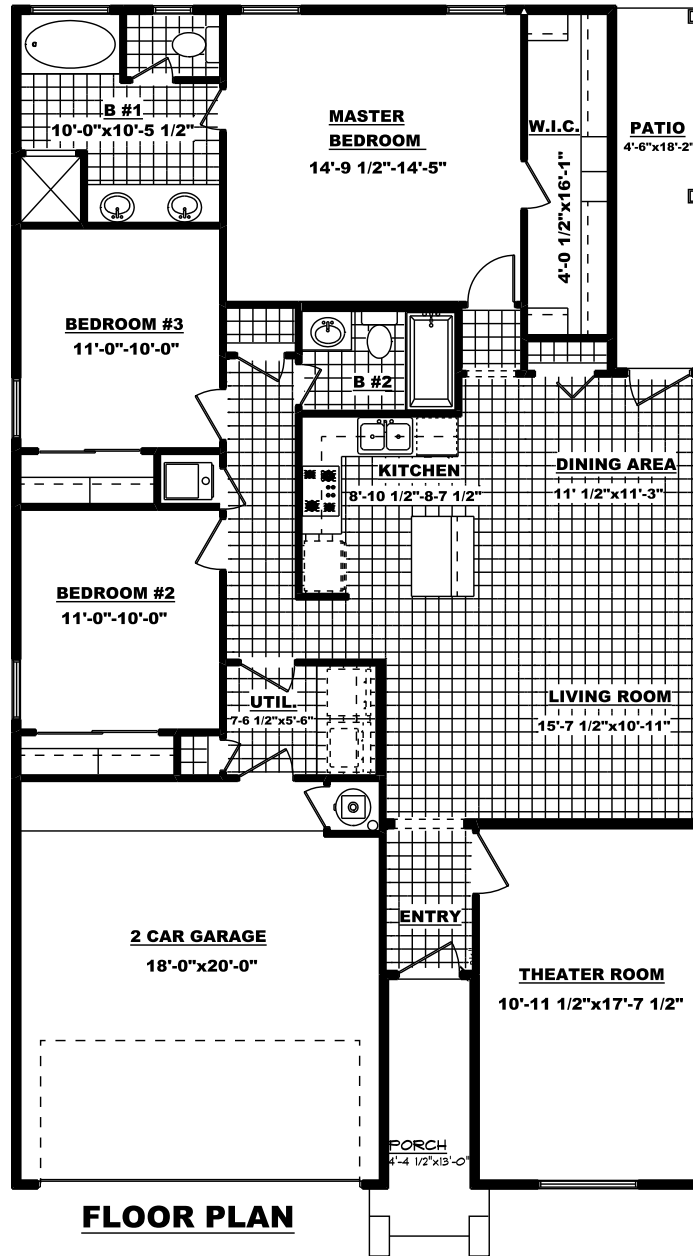

THE PACIFIC T.R. "A"

13454 Hazlewood St.

1,554 Sq. Ft. - 3 Bedroom - 2 Bath - 2 Car Garage
W 34'-6" X D 59'-0"